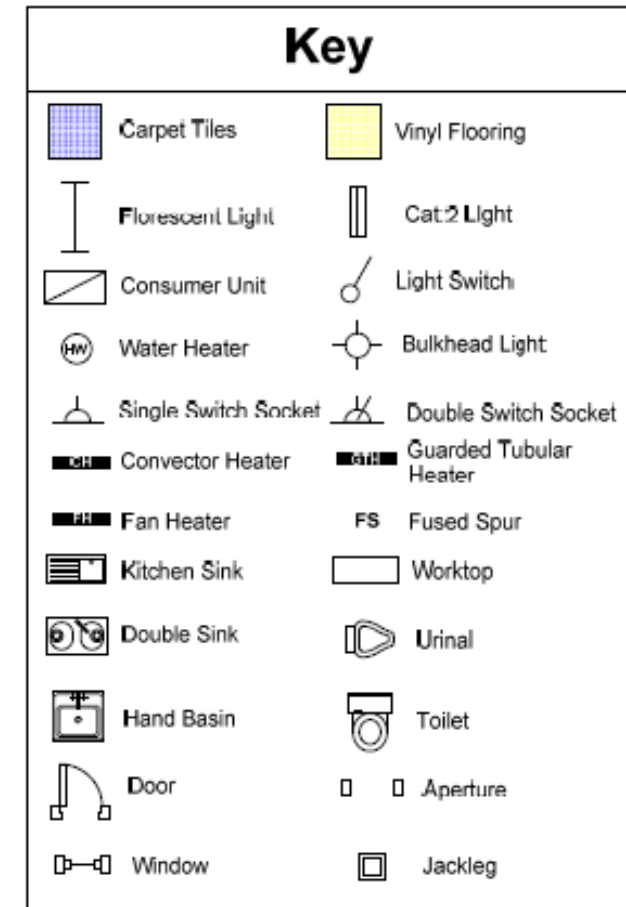

## RS 1065

18'x9' Jackleg W.C  
W.C Unit with 4No Urinals, cubicles and basins. Bulkhead lighting, convector heating  
And vinyl flooring throughout.

**Price £2250.00 + VAT**

### Specification:

<b>Jacklegs:</b>	4no 3"	<b>Heating:</b>	1no fused spur convactor	<b>Power:</b>	N/A
<b>Doors:</b>	1 no external 3' Steel	<b>Floor Coverings:</b>	Commercial Vinyl Throughout	<b>Consumer Unit:</b>	TBC
<b>Windows:</b>	4no 3' High Level	<b>Wall Coverings:</b>	Cream plywood board	<b>Other Information:</b>	N/A
<b>Lighting:</b>	Moisture resistant bulkhead throughout	<b>Ceiling Coverings:</b>	White plywood board		