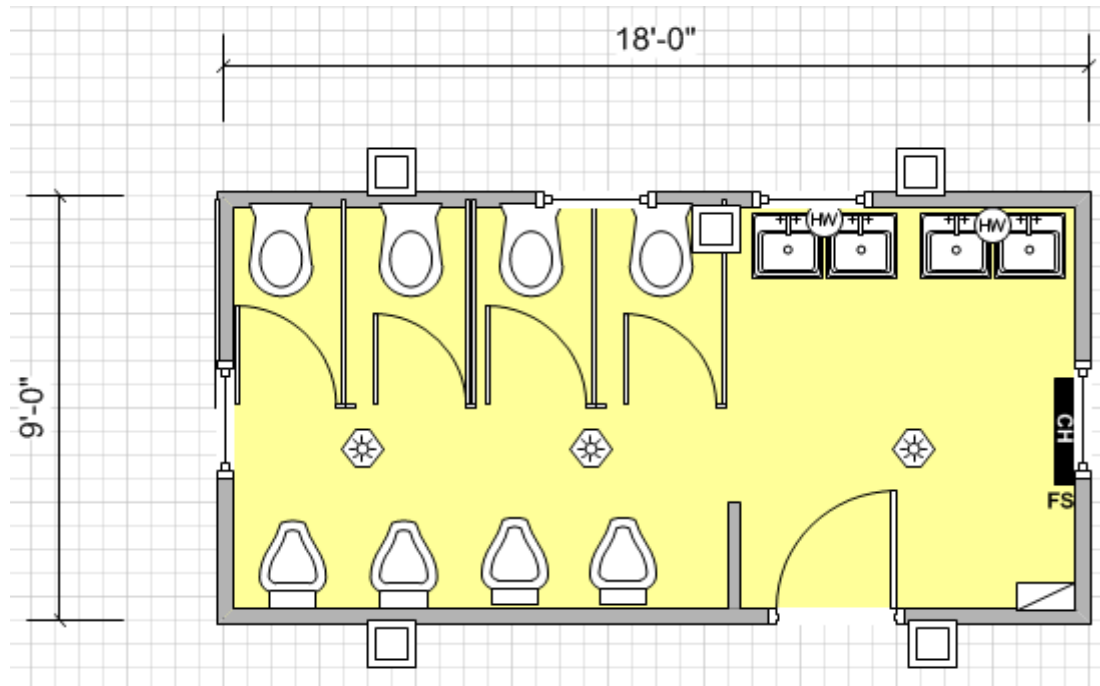

## RS 1065

18'x9' Jackleg W.C  
W.C Unit with 4No Urinals, cubicles and basins. Bulkhead lighting, convector heating  
And vinyl flooring throughout.

**Price £2250.00 + VAT**

### Specification:

<b>Jacklegs:</b>	4no 3"	<b>Heating:</b>	1no fused spur convactor	<b>Power:</b>	N/A
<b>Doors:</b>	1 no external 3' Steel	<b>Floor Coverings:</b>	Commercial Vinyl Throughout	<b>Consumer Unit:</b>	TBC
<b>Windows:</b>	4no 3' High Level	<b>Wall Coverings:</b>	Cream plywood board	<b>Other Information:</b>	N/A
<b>Lighting:</b>	Moisture resistant bulkhead throughout	<b>Ceiling Coverings:</b>	White plywood board		