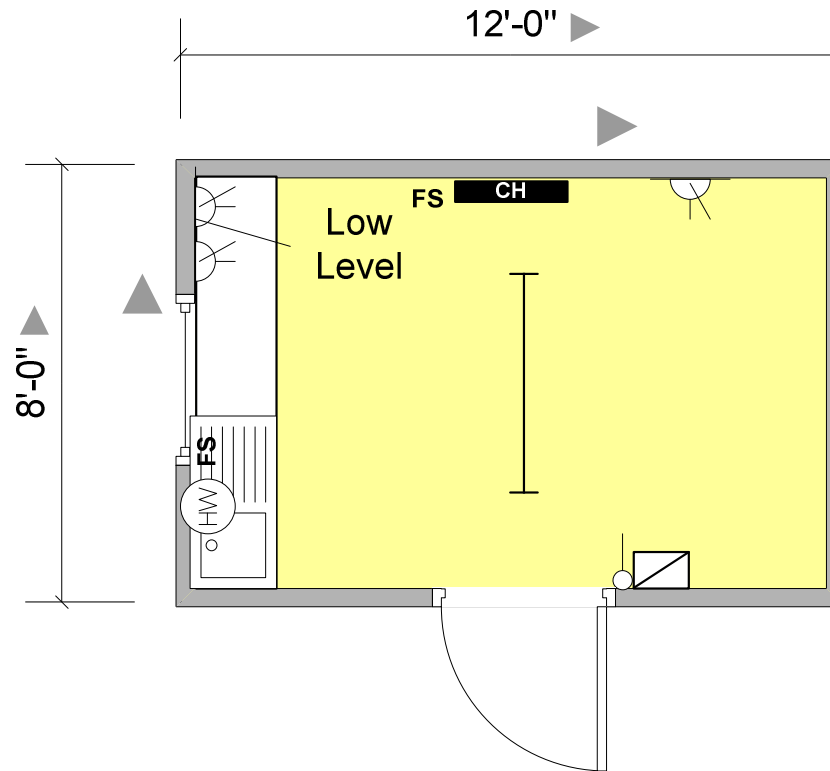

## RS 1195

12' x 8' Anti Vandal

New canteen with vinyl flooring, convactor heating and fluorescent lighting. Secure unit with integral lock and single window with shutters.

**£3195.00 + VAT**

## Unit Information

### Specification:

**Doors:** 1no. Single external

**Heating:** 1no. Convector heater

**Windows:** 1no. Window

**Floor Coverings:** Vinyl

**Lighting:** 1no. Fluorescent Light

**Wall Coverings:** Vinyl faced ply