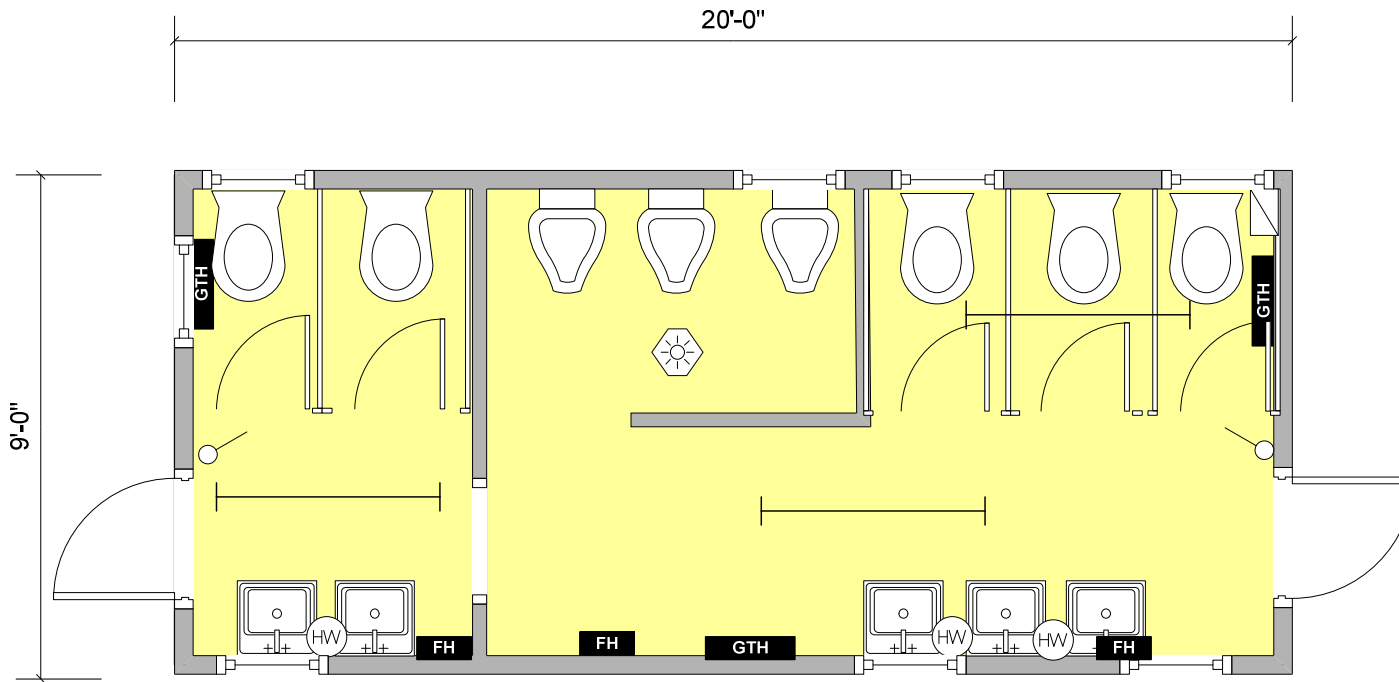

Unit Information

Specification:

Doors: 2no. Single outward opening personnel doors

Windows: 8 no. High level windows with external window guards

Lighting: 3 no. Fluorescent lights
1 no. Moisture resistant light

Power: Hager consumer unit

Heating: 3no. Guarded tubular heaters
3 no. Wall mounted fan heaters

Floor Coverings: Vinyl

Wall Coverings: Plasterboard

Ceiling Coverings: Plasterboard

Key

	Carpet Tiles		Vinyl Flooring
	Florescent Light		Cat 2 Light
	Consumer Unit		Light Switch
	Water Heater		Bulkhead Light
	Single Switch Socket		Double Switch Socket
	Convactor Heater		Guarded Tubular Heater
	Fan Heater		Fused Spur
	Kitchen Sink		Worktop
	Double Sink		Urinal
	Hand Basin		Toilet
	Door		Aperture
	Window		Jackleg

Other Information