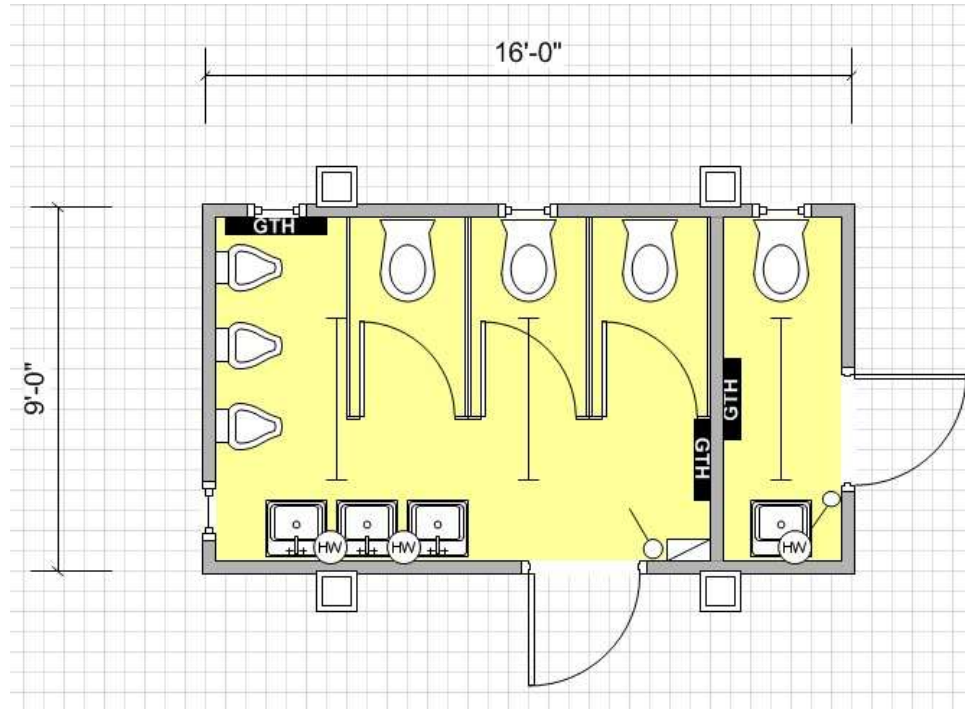

RS1377

16' x 9' TEXTURE COATED JACKLEG TOILET BLOCK

3 + 1 toilet block, internally consisting of vinyl flooring, tubular heating and fluorescent lighting throughout.

£2395.00 + VAT Strictly "as is"

Unit Information

Key			
	Carpet Tiles		Vinyl Flooring
	Florescent Light		Cat 2 Light
	Consumer Unit		Light Switch
	Water Heater		Bulkhead Light
	Single Switch Socket		Double Switch Socket
	Convactor Heater		Guarded Tubular Heater
	Fan Heater		Fused Spur
	Kitchen Sink		Worktop
	Double Sink		Urinal
	Hand Basin		Toilet
	Door		Aperture
	Window		Jackleg

Specification:

Doors: 2 no. External outward opening doors.

Windows: 4 no. High level windows with external window guards.

Lighting: 3 no. Fluorescent lights.

Power: 5 way Hager consumer unit.

Heating: 3 no. Tubular heaters.