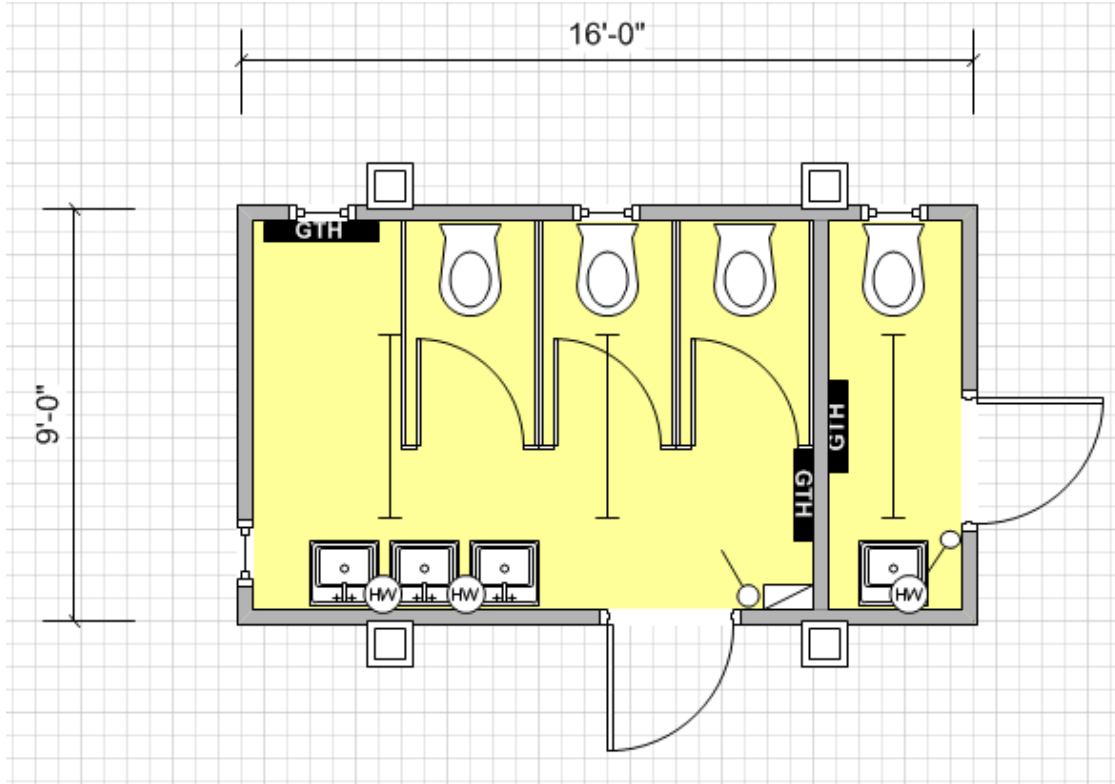

RS1377

16' x 9' TEXTURE COATED JACKLEG TOILET BLOCK

3 + 1 toilet block, internally consisting of vinyl flooring, tubular heating and fluorescent lighting throughout.

£2395.00 + VAT Strictly "as is"

Unit Information

Key			
	Carpet Tiles		Vinyl Flooring
	Florescent Light		Cat 2 Light
	Consumer Unit		Light Switch
	Water Heater		Bulkhead Light
	Single Switch Socket		Double Switch Socket
	Convactor Heater		Guarded Tubular Heater
	Fan Heater		Fused Spur
	Kitchen Sink		Worktop
	Double Sink		Urinal
	Hand Basin		Toilet
	Door		Aperture
	Window		Jackleg

Specification:

Doors: 2 no. External outward opening doors.

Windows: 4 no. High level windows with external window guards.

Lighting: 3 no. Fluorescent lights.

Power: 5 way Hager consumer unit.

Heating: 3 no. Tubular heaters.