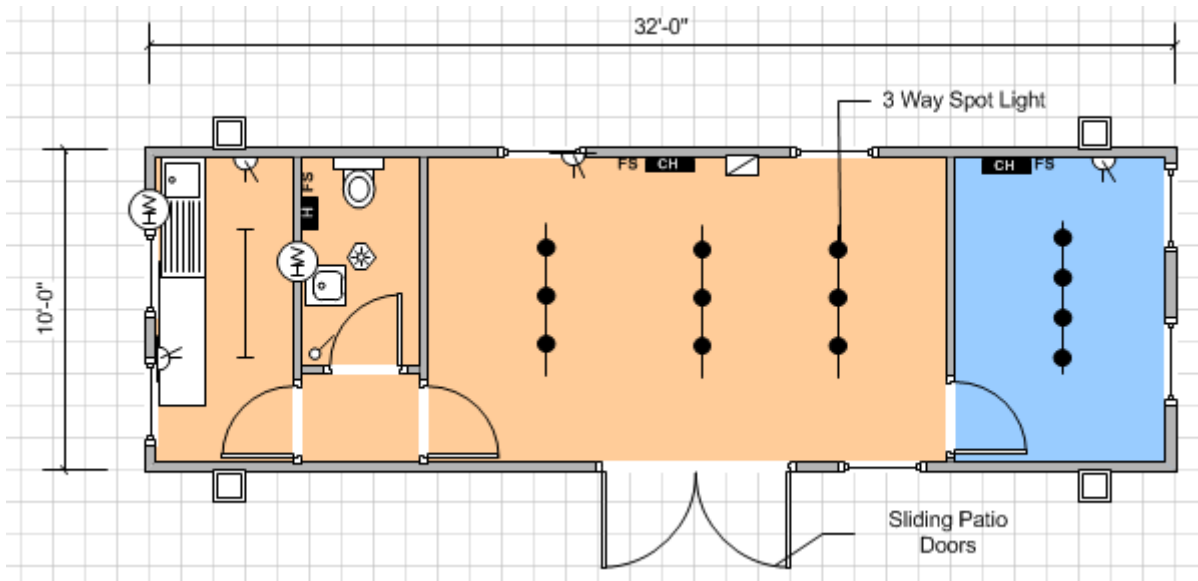

RS 1479

32' x 10' PLASTISOL JACKLEG SALES SUITE

Excellent quality Sales Suite with a semi obscure glass partitioned office with laminate and carpet flooring, convector heating and good quality spot lighting.

£6750.00 + VAT

Unit Information

Key			
	Carpet Tiles		Vinyl Flooring
	Florescent Light		Cat 2 Light
	Consumer Unit		Light Switch
	Water Heater		Bulkhead Light
	Single Switch Socket		Double Switch Socket
	Convector Heater		Guarded Tubular Heater
	Fan Heater		Fused Spur
	Kitchen Sink		Worktop
	Double Sink		Urinal
	Hand Basin		Toilet
	Door		Aperture
	Window		Jackleg

Specification:

- Doors:** 1no. Sliding Patio Doors.
4no. Internal inward opening doors.
- Windows:** 7no. Bottom opening windows.
- Lighting:** 1no. Fluorescent light.
1no. Moisture Resistant light.
3no. 3 Way Spot lights.
1no. 4 Way Spot light.
- Power:** 4no. Double sockets.
5 Way Hager