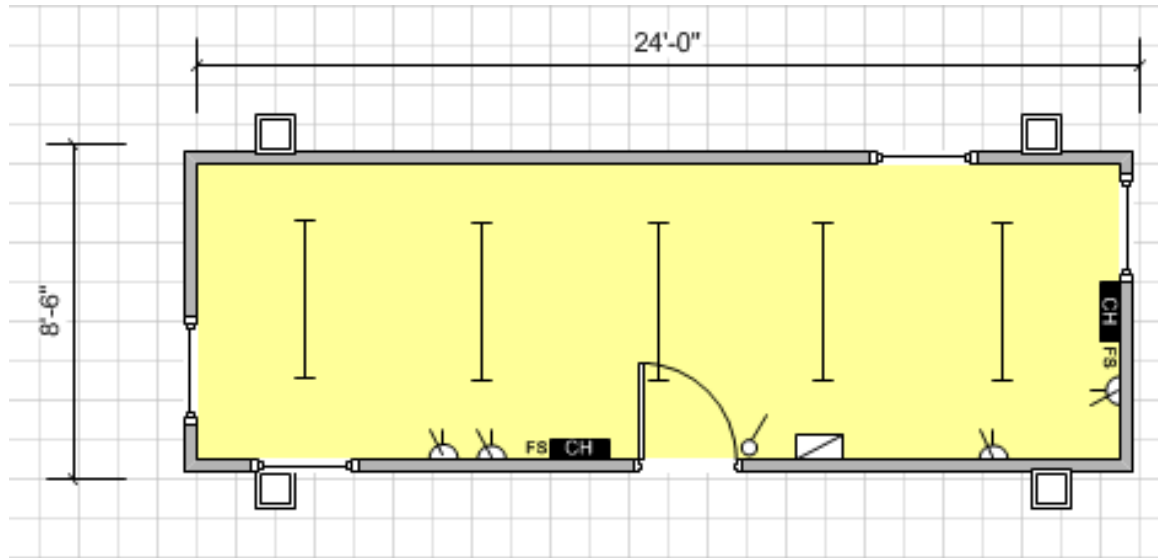

RS 1484

24' x 8' 6" PLASTISOL JACKLEG OPEN PLAN OFFICE

Open plan office complete with fluorescent lighting, convactor heating and vinyl flooring throughout.

£1895.00 + VAT

Unit Information

Specification:

Doors: 1no. External inward opening door.

Windows: 4no. top hung windows with external guards.

Lighting: 5no. Fluorescent lights.

Power: 4 no. Double Sockets.
5 Way Hager.

Heating: 2 no. Convector Heaters.

Floor Coverings: Vinyl.

Wall Coverings: Painted Steel.