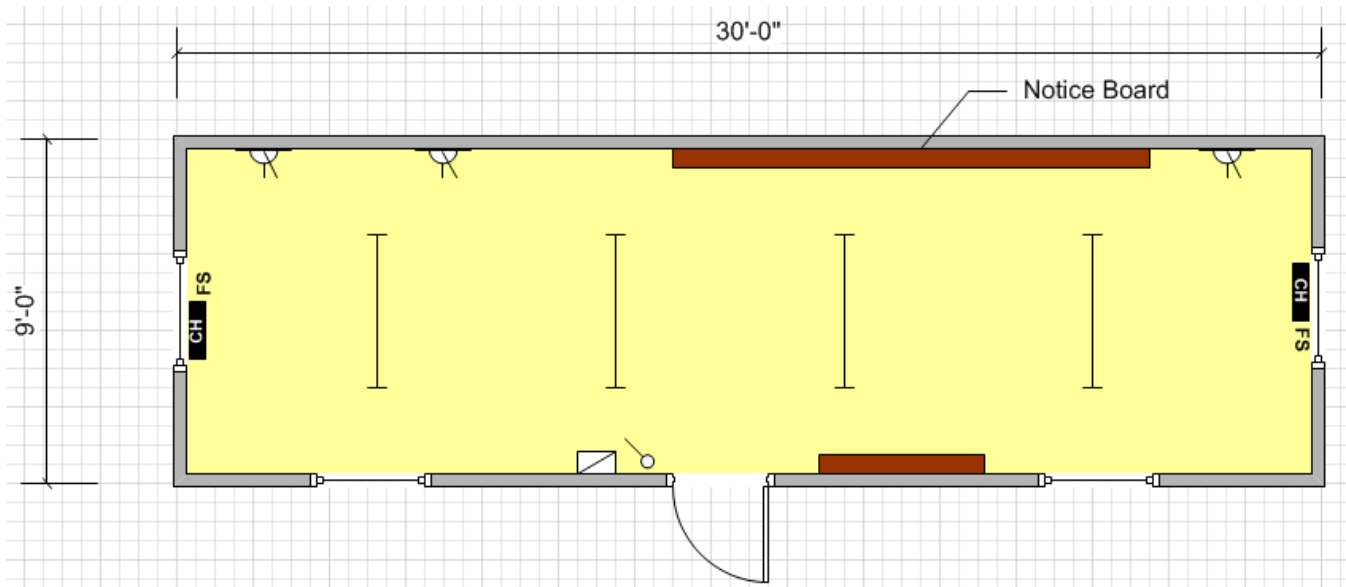

RS 1494

30' x 9' ANTI VANDAL OPEN PLAN OFFICE

Open plan office unit complete with fluorescent lighting, convector heating and vinyl flooring throughout.

£2595.00 + VAT

Unit Information

Key			
	Carpet Tiles		Vinyl Flooring
	Florescent Light		Cat 2 Light
	Consumer Unit		Light Switch
	Water Heater		Bulkhead Light
	Single Switch Socket		Double Switch Socket
	Convector Heater		Guarded Tubular Heater
	Fan Heater		Fused Spur
	Kitchen Sink		Worktop
	Double Sink		Urinal
	Hand Basin		Toilet
	Door		Aperture
	Window		Jackleg

Specification:

Doors: 1 no. External outward opening door.

Windows: 4 no. Sliding windows with external shutters.

Lighting: 4 no. Fluorescent Lights.

Power: 3 no. Double Sockets.
4 Way Hager.

Heating: 2 no. Convector Heaters.