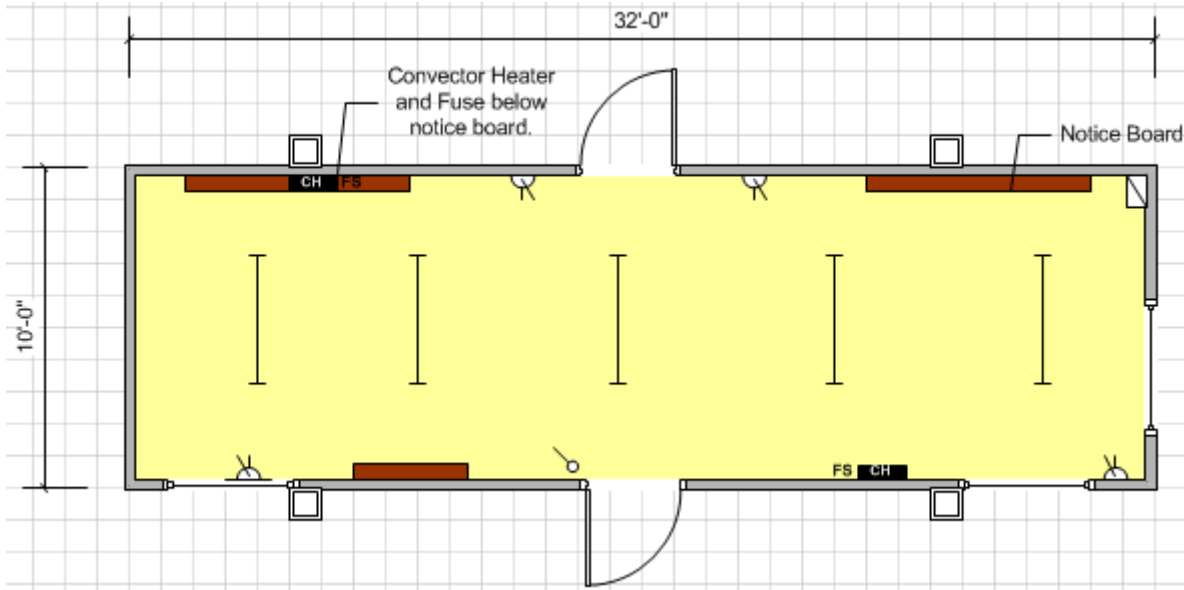

## RS 1497

32' x 10' TEXTURE COATED JACKLEG PARTITIONED OFFICE

Partitioned to form office area with fluorescent lighting, convector heating and vinyl flooring throughout.

**£2595.00 + VAT 'As is'**

## Unit Information

Key			
	Carpet Tiles		Vinyl Flooring
	Florescent Light		Cat 2 Light
	Consumer Unit		Light Switch
	Water Heater		Bulkhead Light
	Single Switch Socket		Double Switch Socket
	Convector Heater		Guarded Tubular Heater
	Fan Heater		Fused Spur
	Kitchen Sink		Worktop
	Double Sink		Urinal
	Hand Basin		Toilet
	Door		Aperture
	Window		Jackleg

## Specification:

**Doors:** 2no. Apertures.  
2no. Internal inward opening doors.

**Windows:** 4no. Top opening windows with external guards.

**Lighting:** 5no. Fluorescent lights.

**Power:** 4no. Double sockets.  
4 Way Hager.