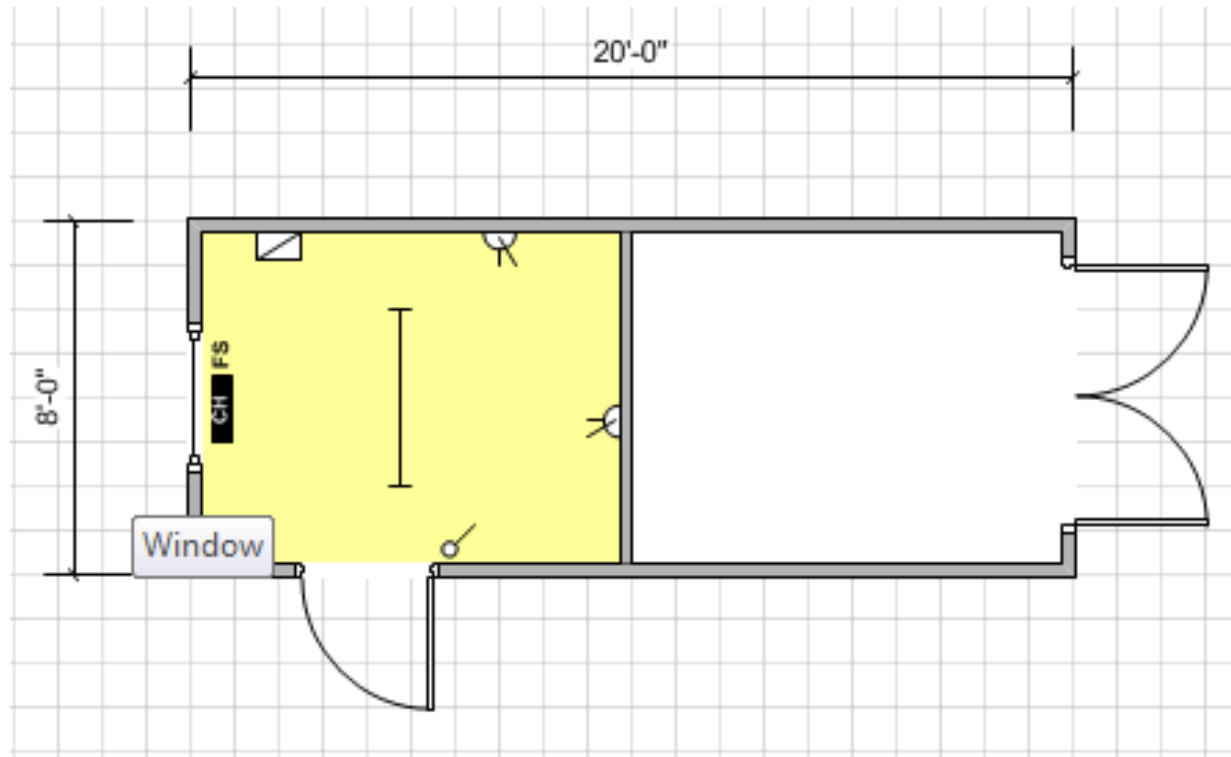

RS 1516

New 20' x 8' 50/50 Open Plan Office/Steel Store
Office with vinyl faced ply walls, vinyl flooring, heating and fluorescent lighting.
Steel store with bare steel walls and plywood flooring.

Price £4495.00 + VAT

Unit Information

Key

 Carpet Tiles	 Vinyl Flooring
 Florescent Light	 Cat 2 Light
 Consumer Unit	 Light Switch
 Water Heater	 Bulkhead Light
 Single Switch Socket	 Double Switch Socket
 Convector Heater	 Guarded Tubular Heater
 Fan Heater	 Fused Spur
 Kitchen Sink	 Worktop
 Double Sink	 Urinal
 Hand Basin	 Toilet
 Door	 Aperture
 Window	 Jackleg

Specification:

Doors: 1no. Single External Steel
1no. Double External Steel

Windows: 1no. 3' x 4' Sliding Window
With External Shutters In
Office.

Lighting: 1no. Florescent Light.

Power: 2 no. Double Sockets.
3 Way Hager