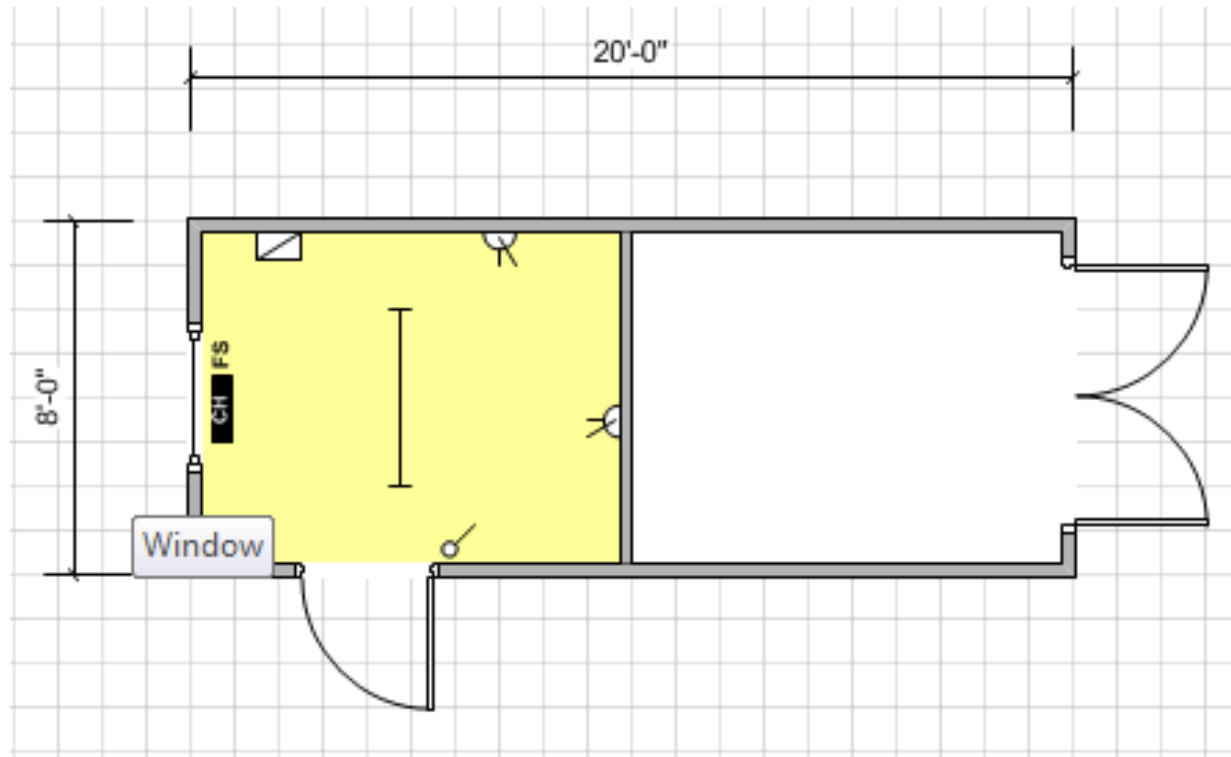

RS 1518

New 20' x 8' 50/50 Open Plan Office/Steel Store
Office with vinyl faced ply walls, vinyl flooring, heating and fluorescent lighting.
Steel store with bare steel walls and plywood flooring.

Price £4495.00 + VAT

Unit Information

Key

 Carpet Tiles	 Vinyl Flooring
 Florescent Light	 Cat 2 Light
 Consumer Unit	 Light Switch
 Water Heater	 Bulkhead Light
 Single Switch Socket	 Double Switch Socket
 Convector Heater	 Guarded Tubular Heater
 Fan Heater	 Fused Spur
 Kitchen Sink	 Worktop
 Double Sink	 Urinal
 Hand Basin	 Toilet
 Door	 Aperture
 Window	 Jackleg

Specification:

Doors: 1no. Single External Steel
1no. Double External Steel

Windows: 1no. 3' x 4' Sliding Window
With External Shutters In
Office.

Lighting: 1no. Florescent Light.

Power: 2 no. Double Sockets.
3 Way Hager