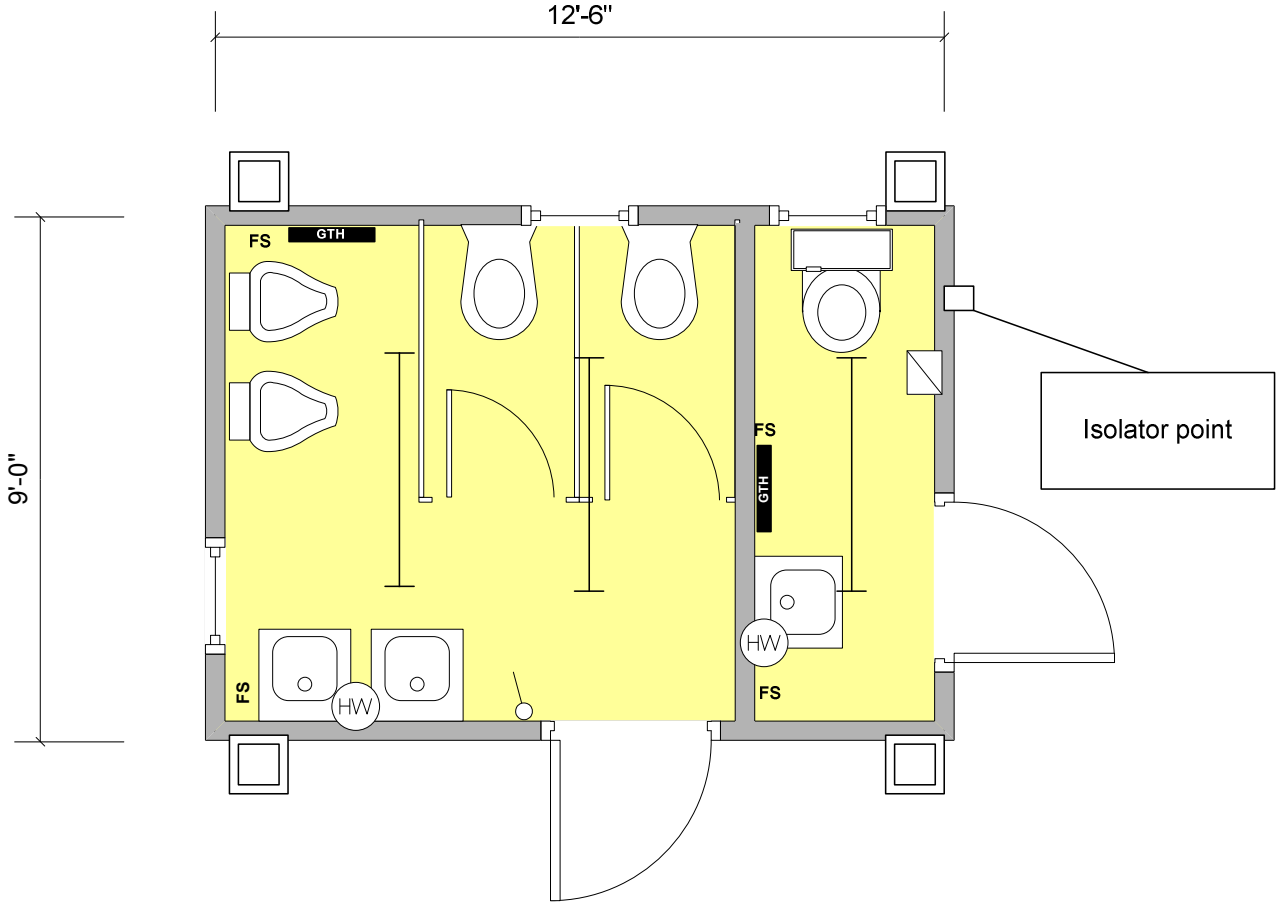

RS1596

12'6" x 9' JACKLEG ANTI VANDAL 2 + 1 TOILET BLOCK

2 + 1 Toilet Block with single female toilet, hand basin and hand-wash heater. 2 no. male toilets 2 no. urinals and hand basins with shared water heater. Separate entrances, vinyl flooring, moisture resistant fluorescent lighting and frost protection heating throughout.

£3995.00 + VAT "as is"

Unit Information

Key			
	Carpet Tiles		Vinyl Flooring
	Florescent Light		Cat 2 Light
	Consumer Unit		Light Switch
	Water Heater		Bulkhead Light
	Single Switch Socket		Double Switch Socket
	Convactor Heater		Guarded Tubular Heater
	Fan Heater		Fused Spur
	Kitchen Sink		Worktop
	Double Sink		Urinal
	Hand Basin		Toilet
	Door		Aperture
	Window		Jackleg

Specification

Doors: 2 no. external outward opening doors.

Windows: 3 no. hi line windows

Lighting: 3 no. moisture resistance fluorescent lights

Power:

Heating: 2 no. frostguard wall mounted heaters

Floor Coverings: Vinyl

Wall Coverings: External: Trough steel
Internal: Vinyl faced ply

Ceiling Coverings: Mono white

Other Information 2 no. cubicles in men's