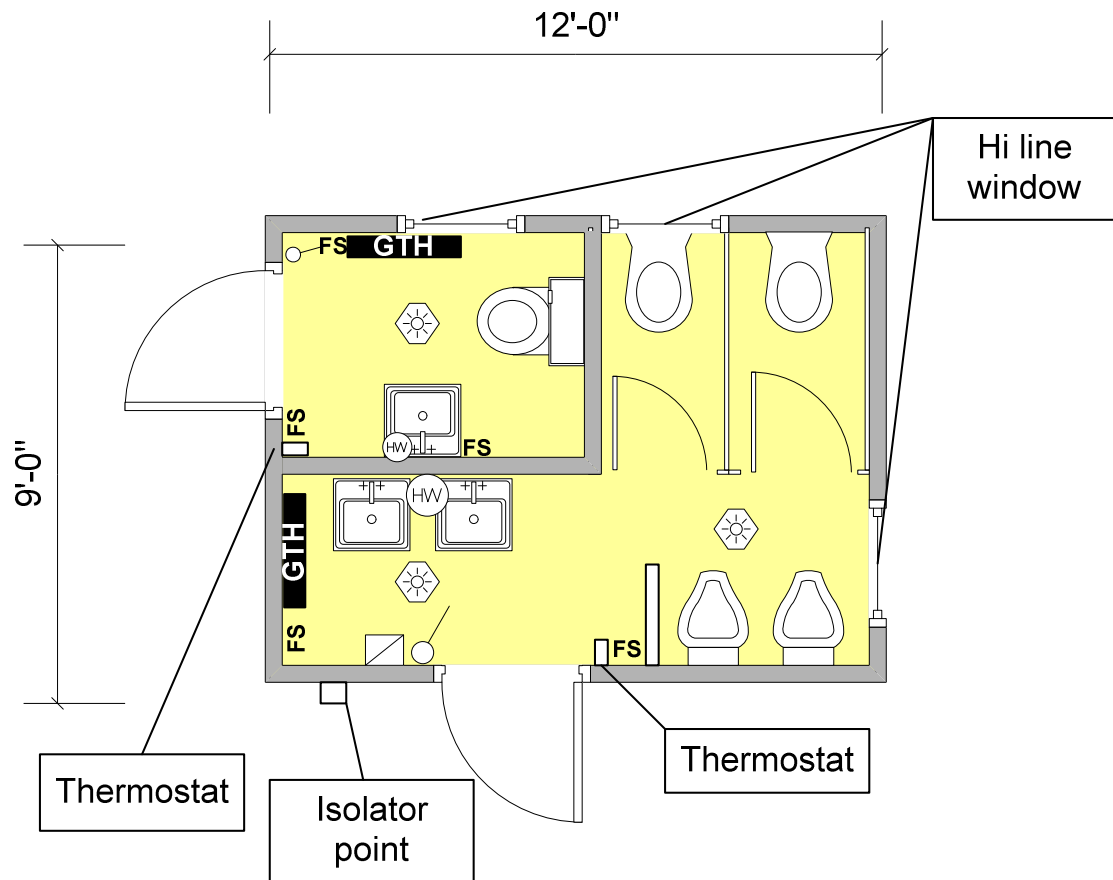

## RS1600

12' x 9' JACKLEG ANTI VANDAL 2 + 1 TOILET BLOCK

2 + 1 Toilet Block with single female toilet, hand basin and hand-wash heater. 2 no. male toilets with urinals and hand basins with shared water heater. Separate entrances, vinyl flooring, bulkhead lighting and guarded tubular heating throughout.

## Unit Information

Key			
	Carpet Tiles		Vinyl Flooring
	Florescent Light		Cat 2 Light
	Consumer Unit		Light Switch
	Water Heater		Bulkhead Light
	Single Switch Socket		Double Switch Socket
	Convactor Heater		Guarded Tubular Heater
	Fan Heater		Fused Spur
	Kitchen Sink		Worktop
	Double Sink		Urinal
	Hand Basin		Toilet
	Door		Aperture
	Window		Jackleg

**Wall Coverings:** External: Trough steel  
Internal: Vinyl faced ply

**Power:**

**Ceiling Coverings:** Mono white