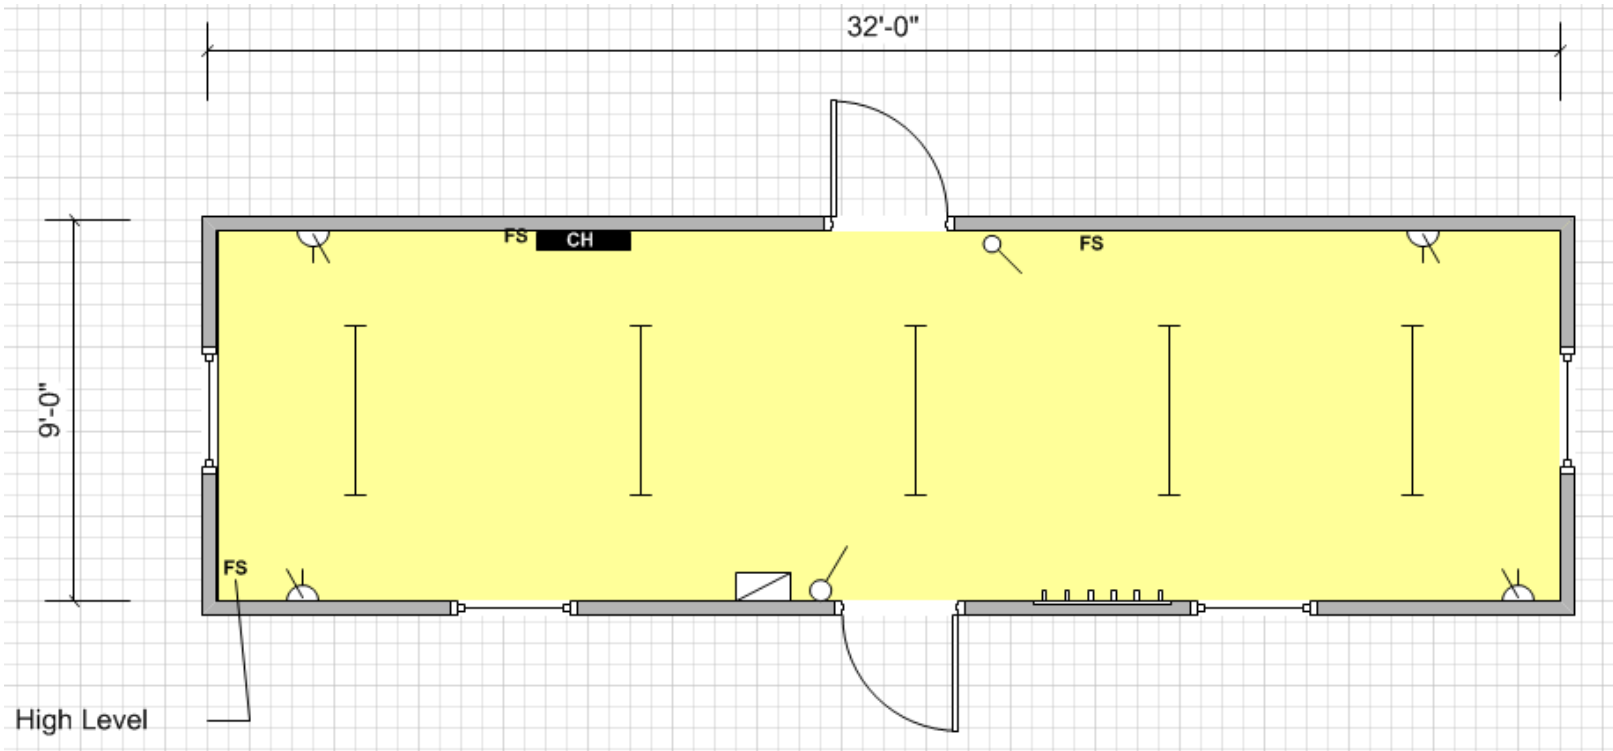

RS 1603

32' x 9' ANTI VANDAL OPEN PLAN OFFICE

Premier quality open plan office internally consisting of fluorescent lighting, Convector heating and vinyl flooring throughout. As new interior.

EX DEMONSTRATOR

£5995.00 + VAT 'as is'

Unit Information

Key			
	Carpet Tiles		Vinyl Flooring
	Florescent Light		Cat 2 Light
	Consumer Unit		Light Switch
	Water Heater		Bulkhead Light
	Single Switch Socket		Double Switch Socket
	Convector Heater		Guarded Tubular Heater
	Fan Heater		Fused Spur
	Kitchen Sink		Worktop
	Double Sink		Urinal
	Hand Basin		Toilet
	Door		Aperture
	Window		Jackleg

Specification:

Doors: 2 no. External outward opening doors.

Windows: 4 no. 3 ft windows.

Lighting: 5 no. Fluorescent lights.

Power: 4 no. Double Sockets.
6 way Quick line II University Consumer.

Heating: 1 no. Convector Heater.