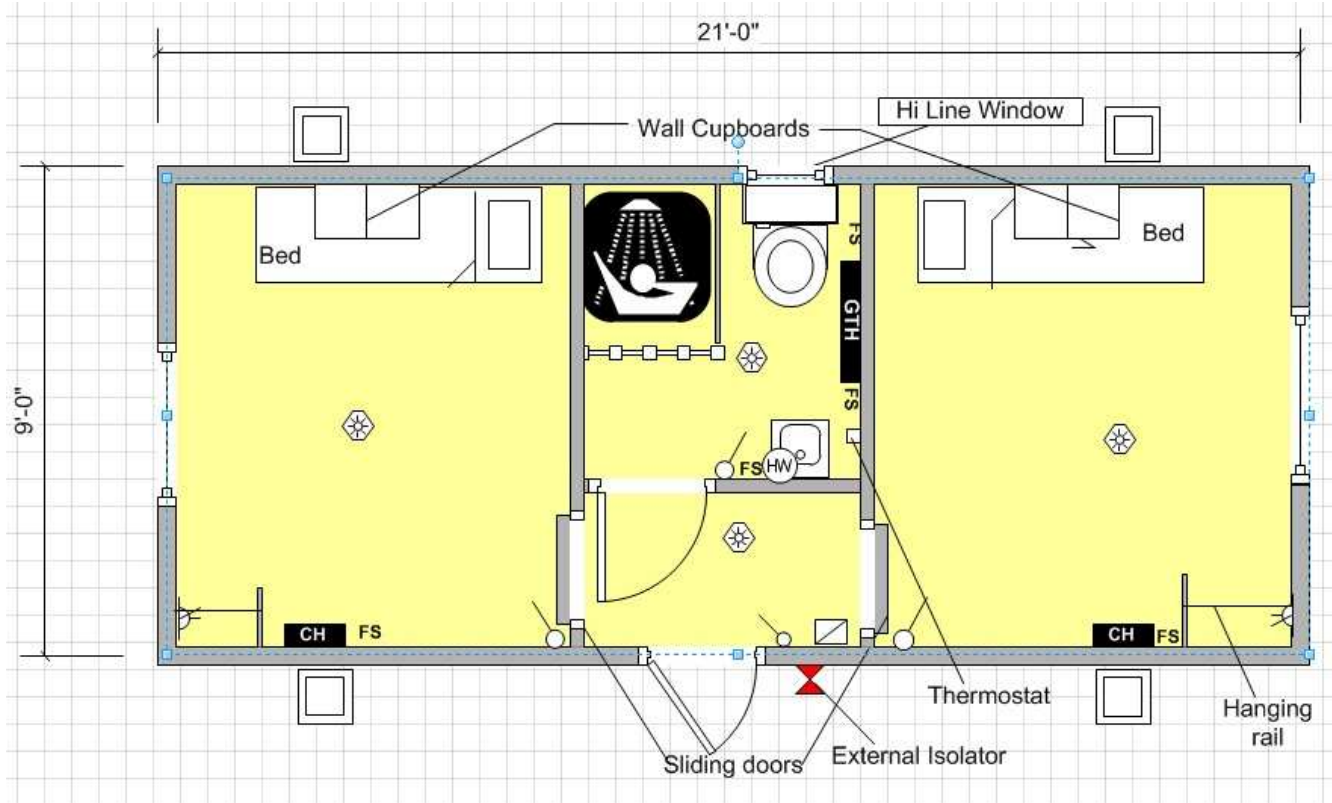

RS 1605

21' x 9' FLAT STEEL ANTI VANDAL SUPERIOR BUNK ACCOMMODATION

Flat steel sleeping accommodation with double glazed windows with manual blinds and external shutters.

Under floor insulation for more cost effective heating.

Internal layout includes a bathroom with shower, WC and basin and guarded tubular heating. Two bedrooms with sliding doors, single divan, wall cupboard and hanging space and convector heating. Moisture resistant bulkhead lighting and vinyl flooring throughout.

PREMIUM STANDARD

£4995.00 + VAT

Unit Information

Key

	Carpet Tiles		Vinyl Flooring
	Florescent Light		Cat 2 Light
	Consumer Unit		Light Switch
	Water Heater		Bulkhead Light
	Single Switch Socket		Double Switch Socket
	Convector Heater		Guarded Tubular Heater
	Fan Heater		Fused Spur
	Kitchen Sink		Worktop
	Double Sink		Urinal
	Hand Basin		Toilet
	Door		Aperture
	Window		Jackleg

Specification:

Doors:	1 no. External outward opening door 2 no. sliding internal doors 1 no. internal door	Heating:	2 no. convector heaters 1 no. Guarded tubular heater
Windows:	2 no. tilt and turn double glazed windows eith external shutters 1 no. high line window	Floor Coverings:	Vinyl
Lighting:	4 no. moisture resistant bulkheads	Wall Coverings:	Mono white
Power:	2 no. Double sockets 8 way consumer unit	Ceiling Coverings:	Mono white