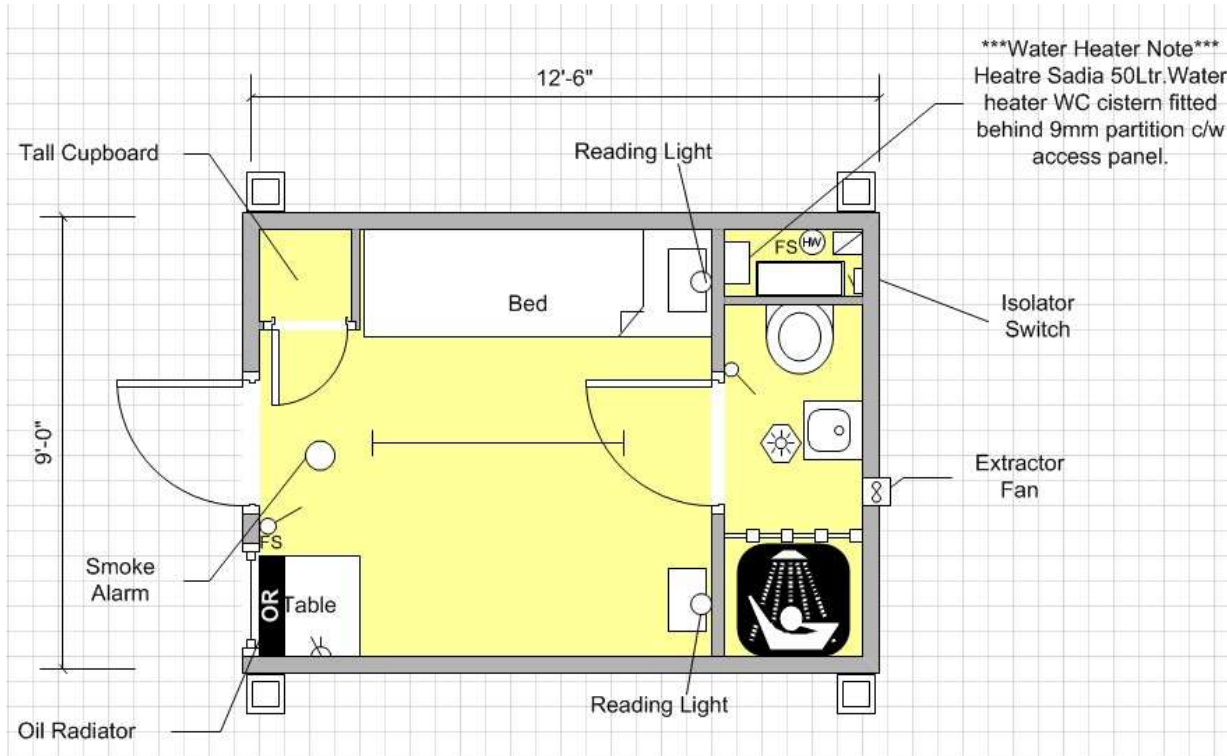

## RS 1661

12' 6" x 9' FLAT STEEL ANTI VANDAL SLEEPING ACCOMMODATION WITH JACKLEGS

Flat steel sleeping accommodation boasting an Aluminium top opening vent window with Georgian wire glass. Internal layout includes a bathroom with shower, WC, moisture resistant lighting and anti slip vinyl flooring. The bedroom consists of a smoke detector, 2 no. single divans, wall cupboards, additional shelving unit, table, heating, fluorescent lighting and vinyl flooring.

## Key

	Carpet Tiles		Vinyl Flooring
	Florescent Light		Cat 2 Light
	Consumer Unit		Light Switch
	Water Heater		Bulkhead Light
	Single Switch Socket		Double Switch Socket
	Convector Heater		Guarded Tubular Heater
	Fan Heater		Fused Spur
	Kitchen Sink		Worktop
	Double Sink		Urinal
	Hand Basin		Toilet
	Door		Aperture
	Window		Jackleg

**Power:** 1 no. Double socket  
1 no. Aerial socket  
1 no. Consumer unit

**Heating:** 1 no. Oil radiator

**Floor Coverings:** Vinyl

**Wall Coverings:** M.F.C Boards with Kingspan insulation

**Ceiling Coverings:** Plasterboard with Kingspan insulation