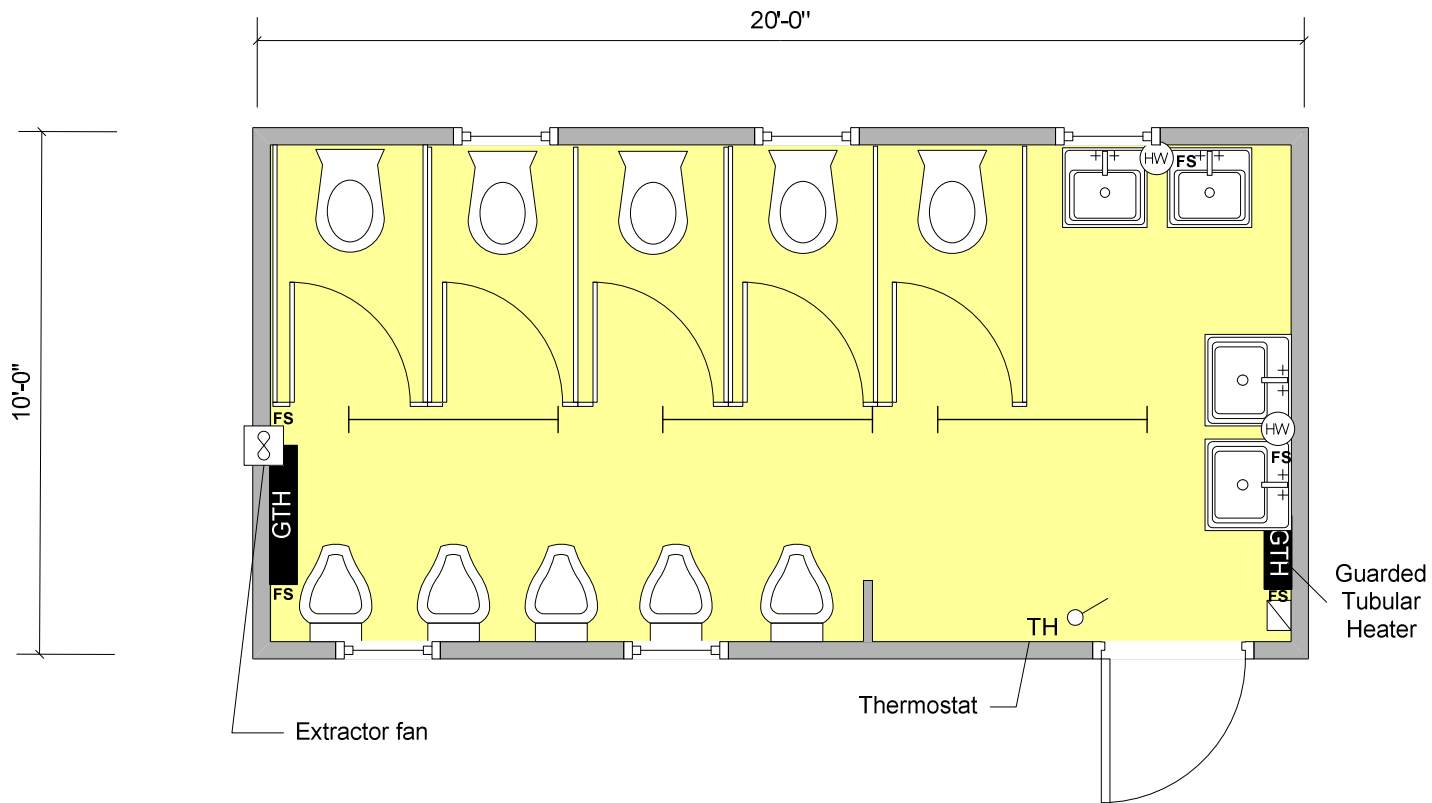

## RS 1668

20' x 10' FLAT STEEL ANTI VANDAL MALE WC

Good quality, 5 bay all male WC block. Internally complete with moisture resistant fluorescent lighting, guarded tubular heating and vinyl flooring throughout.

# Unit Information

Key			
	Carpet Tiles		Vinyl Flooring
	Florescent Light		Cat 2 Light
	Consumer Unit		Light Switch
	Water Heater		Bulkhead Light
	Single Switch Socket		Double Switch Socket
	Convecter Heater		Guarded Tubular Heater
	Fan Heater		Fused Spur
	Kitchen Sink		Worktop
	Double Sink		Urinal
	Hand Basin		Toilet
	Door		Aperture
	Window		Jackleg