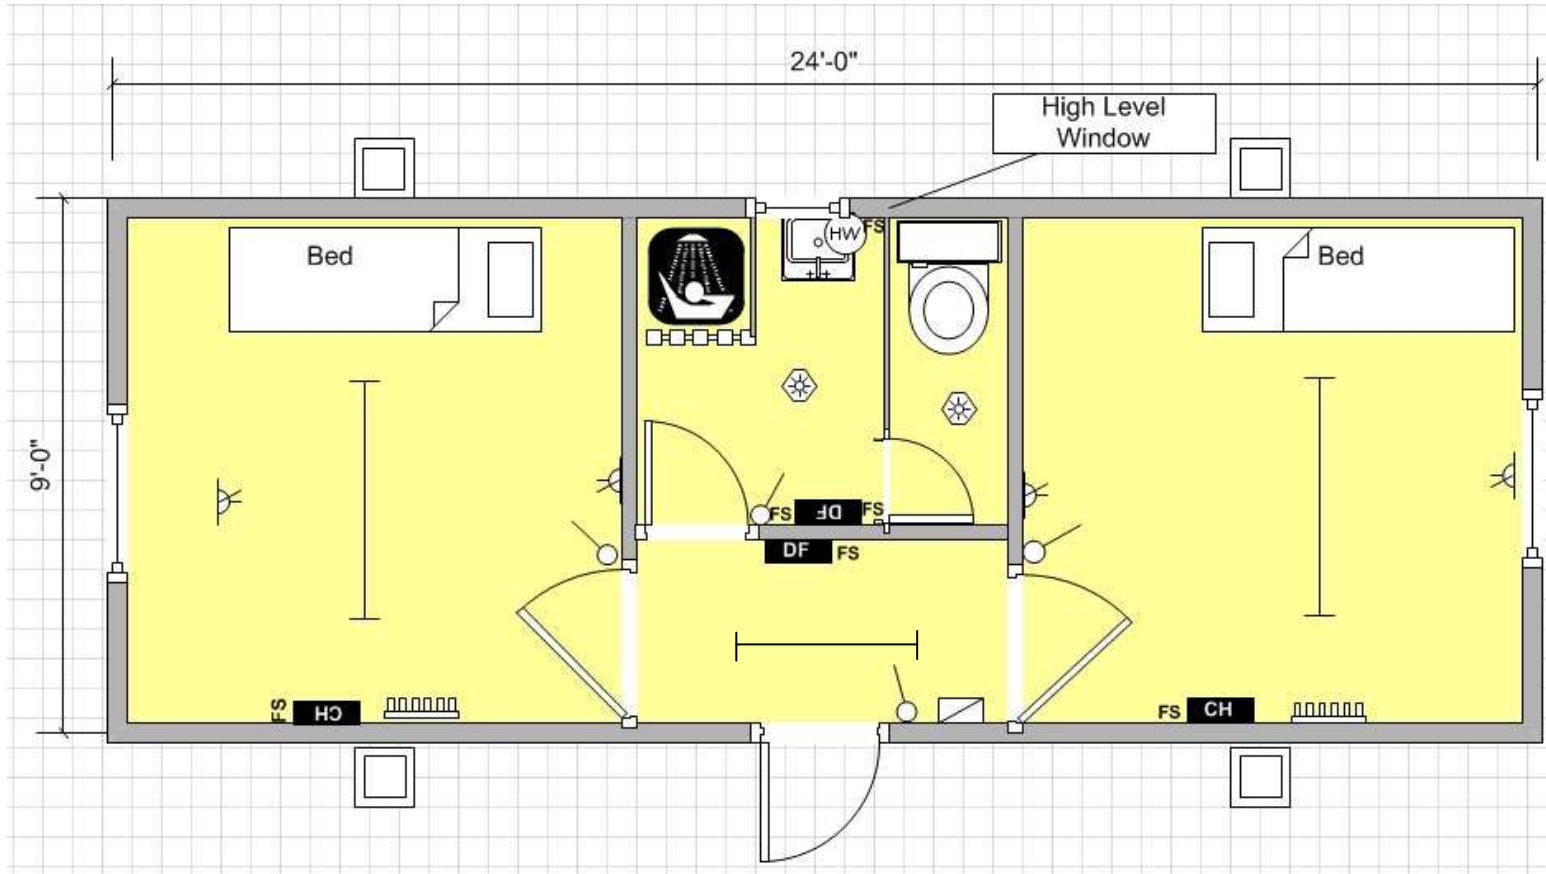

RS 1675

24' X 9' Trough Steel 2 BEDROOM SLEEPING ACCOMMODATION

Excellent Condition. Trough Steel sleeping accommodation with single glazed windows with external shutters.

Internal layout includes a bathroom with shower, WC and basin, moisture resistant bulk head lighting and anti slip vinyl. Two bedrooms with a single divan, hanging space and convector heating. Fluorescent strip lighting and vinyl flooring throughout the lobby and bedrooms.

£5995.00 + VAT

Unit Information

Key			
	Carpet Tiles		Vinyl Flooring
	Florescent Light		Cat 2 Light
	Consumer Unit		Light Switch
	Water Heater		Bulkhead Light
	Single Switch Socket		Double Switch Socket
	Convactor Heater		Guarded Tubular Heater
	Fan Heater		Fused Spur
	Kitchen Sink		Worktop
	Double Sink		Urinal
	Hand Basin		Toilet
	Door		Aperture
	Window		Jackleg

Specification:

Doors: 1 no. External outward opening door
4 no. Internal doors

Windows: 2 no. Sliding, single glazed windows with external shutters
1 no. high level window

Lighting: 2no. moisture resistant bulkheads
3 no. Florescent lighting.

Power: 4 no. Double sockets
1 no. Consumer unit

Heating: 2 no. Convactor heaters
2 no. Down flow heaters
1 no. Hand wash heater.

Floor Coverings: Vinyl

Wall Coverings: Vinyl faced plasterboard.

Ceiling Coverings: Mono white