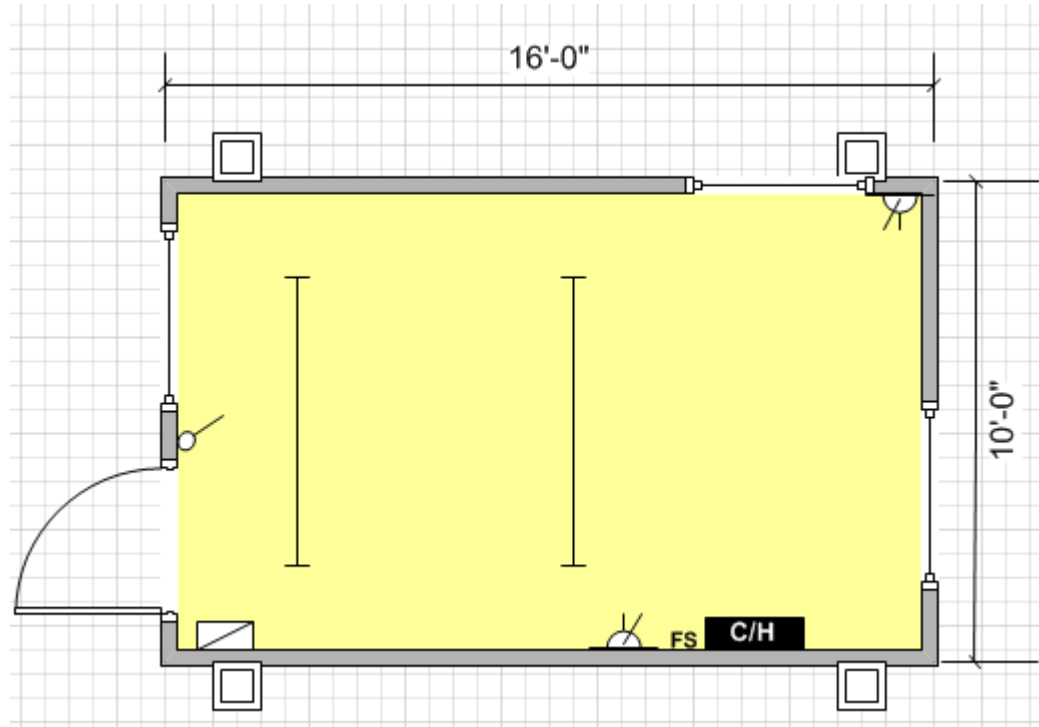

Unit Information

| Key | | | |
|-----|----------------------|--|------------------------|
| | Carpet Tiles | | Vinyl Flooring |
| | Florescent Light | | Cat 2 Light |
| | Consumer Unit | | Light Switch |
| | Water Heater | | Bulkhead Light |
| | Single Switch Socket | | Double Switch Socket |
| | Convector Heater | | Guarded Tubular Heater |
| | Fan Heater | | Fused Spur |
| | Kitchen Sink | | Worktop |
| | Double Sink | | Urinal |
| | Hand Basin | | Toilet |
| | Door | | Aperture |
| | Window | | Jackleg |

Power: 2 no. Double sockets.
1 no. Consumer unit.

Ceiling Coverings: Vinyl faced ply.

Other Information:

External finish: Texture coated.