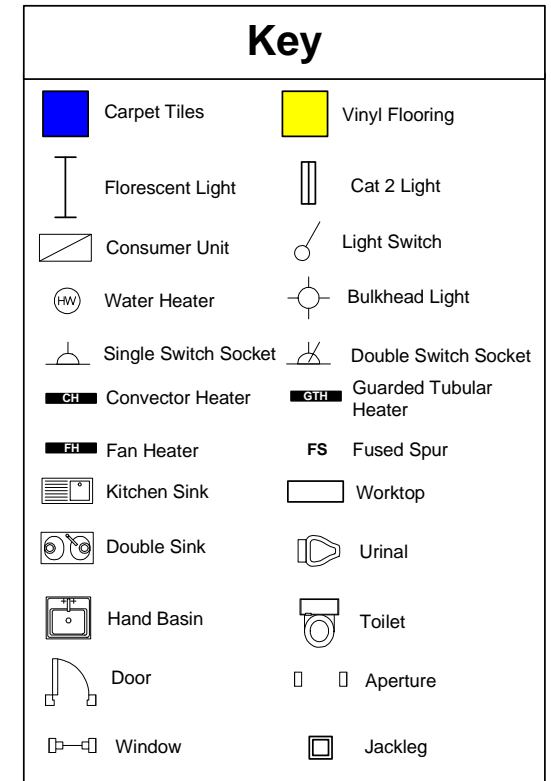

## **RS1745**

**18' x 9' PLASTISOL STEEL JACKLEG CANTEEN**

Excellent condition Plastisol Steel canteen unit, complete with kitchen area, insulated vinyl flooring, convactor heating, fluorescent lighting and sliding windows with external shutters.

## Unit Information

**Doors:** 1 no. External inward opening door.

**Heating:** 1 no. Convactor heater.  
1 no. Water heater

**Other Information:**

**External finish:** Plastisol steel.

**Windows:** 3 no. Sliding windows with external shutters.

**Floor Coverings:** Vinyl.

**Lighting:** 2 no. Fluorescent lights.

**Wall Coverings:** Plastisol Steel.

**Power:** 3 no. Double sockets.  
1 no. Consumer unit.

**Ceiling Coverings:** Plastisol Steel.