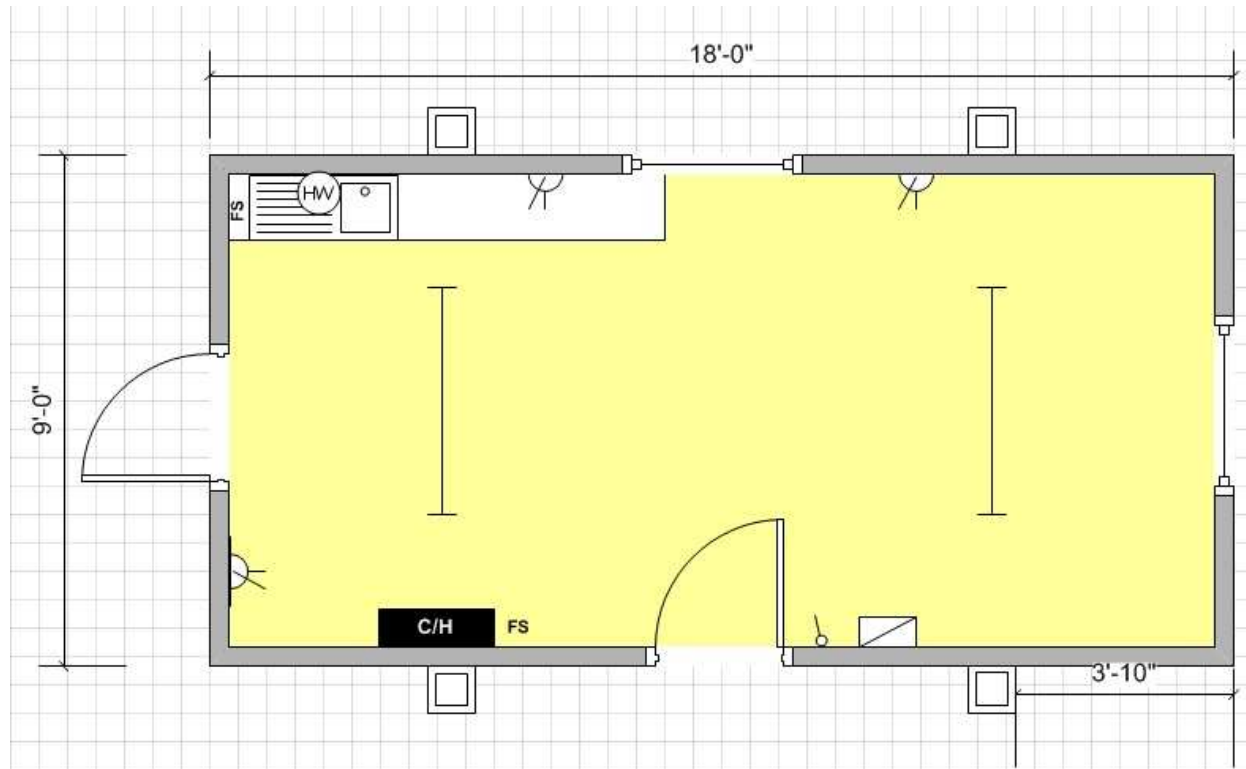

Unit Information

Doors: 1 no. External inward opening door.

Heating: 1 no. Convactor heater.
1 no. Water heater

Other Information:

External finish: Plastisol steel.

Windows: 3 no. Sliding windows with external shutters.

Floor Coverings: Vinyl.

Lighting: 2 no. Fluorescent lights.

Wall Coverings: Plastisol Steel.

Power: 3 no. Double sockets.
1 no. Consumer unit.

Ceiling Coverings: Plastisol Steel.