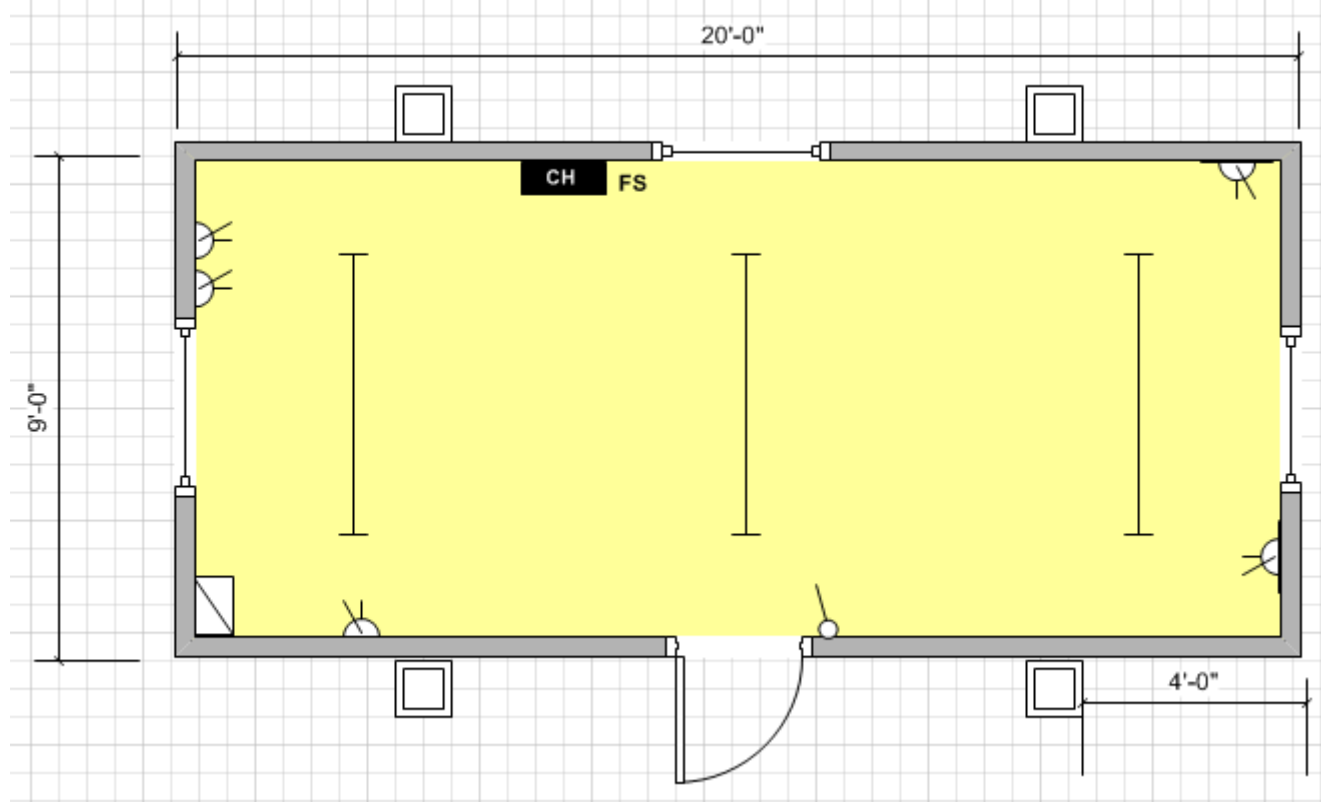

RS1748

20' x 9' PLASTISOL STEEL JACKLEG OFFICE

Excellent condition plastisol steel office complete with insulated vinyl flooring, convector heating, fluorescent lighting and top opening vent windows with external shutters.

£3395.00 + VAT

Unit Information

Key			
	Carpet Tiles		Vinyl Flooring
	Florescent Light		Cat 2 Light
	Consumer Unit		Light Switch
	Water Heater		Bulkhead Light
	Single Switch Socket		Double Switch Socket
	Convector Heater		Guarded Tubular Heater
	Fan Heater		Fused Spur
	Kitchen Sink		Worktop
	Double Sink		Urinal
	Hand Basin		Toilet
	Door		Aperture
	Window		Jackleg

Doors: 1 no. External outward opening door.

Windows: 3 no. Top opening vent windows with external shutters.

Lighting: 3 no. Fluorescent lights.

Power: 5 no. Double sockets.
1 no. Consumer unit.

Heating: 1 no. Convector heater.