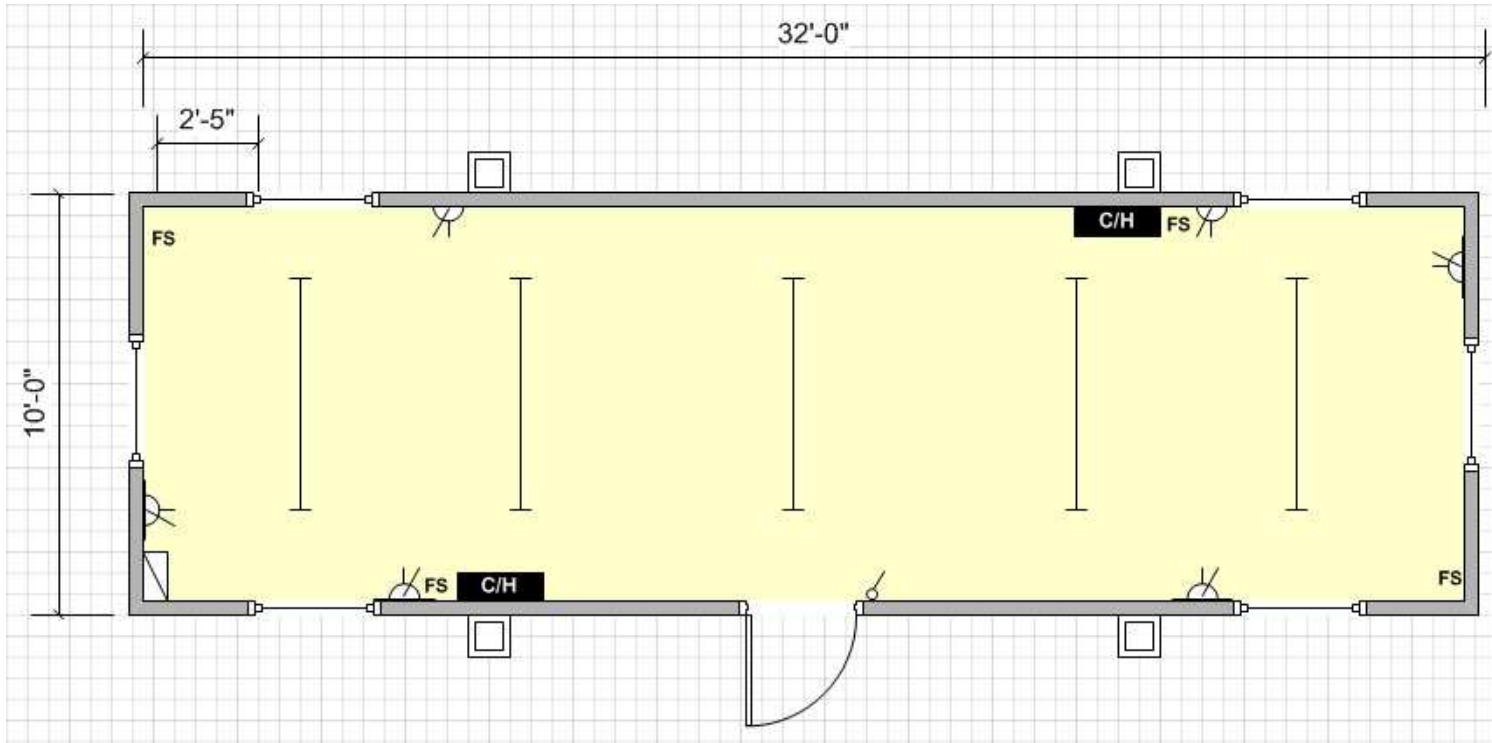

Unit Information

Key

	Carpet Tiles		Vinyl Flooring
	Florescent Light		Cat 2 Light
	Consumer Unit		Light Switch
	Water Heater		Bulkhead Light
	Single Switch Socket		Double Switch Socket
	Convector Heater		Guarded Tubular Heater
	Fan Heater		Fused Spur
	Kitchen Sink		Worktop
	Double Sink		Urinal
	Hand Basin		Toilet
	Door		Aperture
	Window		Jackleg

Specification:

Doors: 1 no. External outward opening door.

Windows: 6 no. Top opening vent windows with external shutters.

Lighting: 5 no. Fluorescent lights.

Power: 6 no. Double sockets.
1 no. Consumer unit.

Heating: 2 no. Convector heater

Floor Coverings: Vinyl.

Wall Coverings: Plastisol Steel.

Ceiling Coverings: Plastisol Steel.

Other Information:

External finish: Plastisol steel.