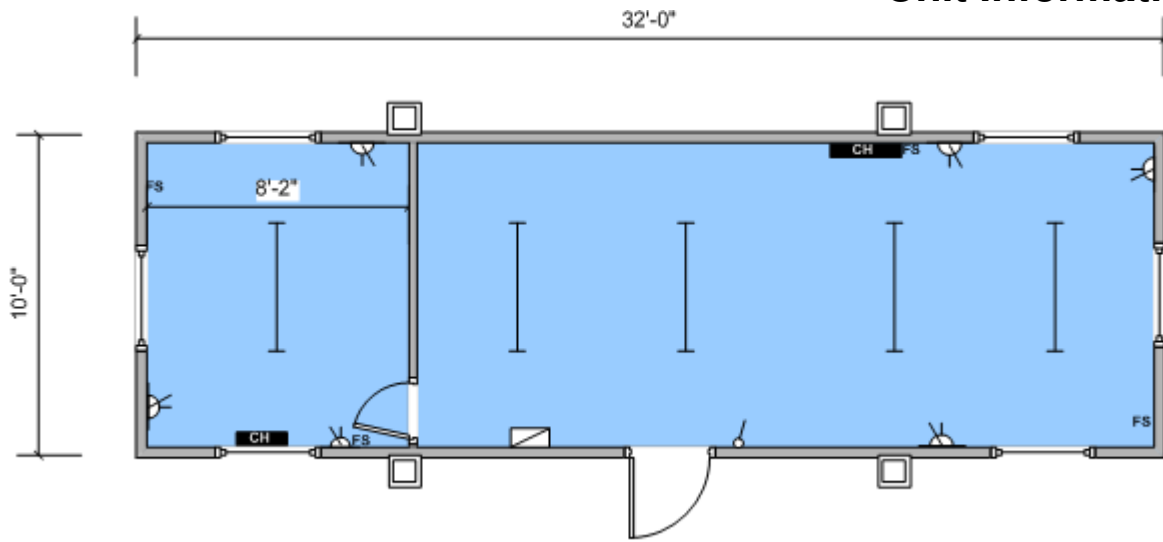

RS 1762

32' x 10' PLASTISOL STEEL JACKLEG OFFICE

Excellent condition office partitioned to form a large and a small office area. Unit includes fluorescent lighting, carpet tiled flooring, double sockets, convactor heating and top opening vent windows with external shutters.

£5295.00 + VAT

Unit Information

Doors: 1 no. External outward opening door.

1 no. Internal door.

Windows: 6 no. Top opening vent windows with external shutters.

Lighting: 5 no. Fluorescent lights.

Power: 6 no. Double sockets.
1 no. Consumer unit.