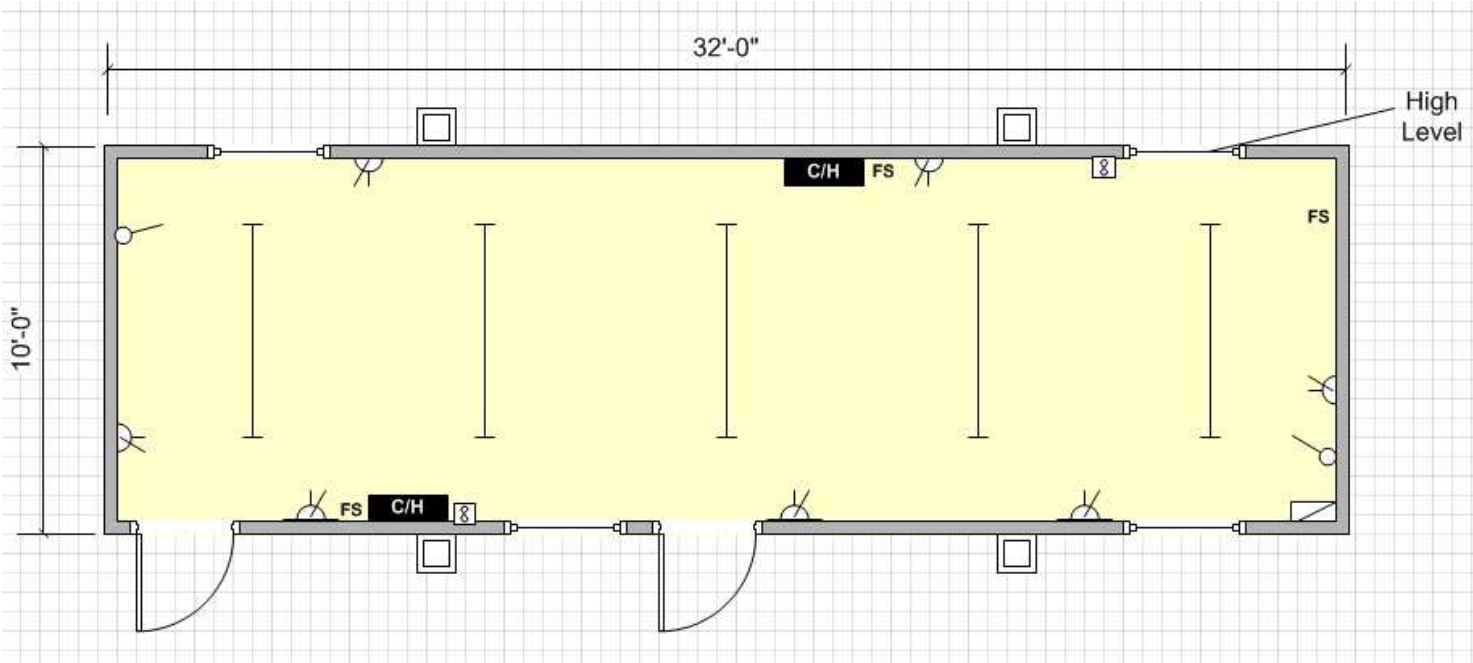

RS 1811

32' x 10' PLASTISOL STEEL JACKLEG

PLASTISOL STEEL open plan office/locker room complete with top opening vent windows with external guards, fluorescent lighting, vinyl flooring, extractor fans, double sockets and convector heating. Lockers also included.

£4695.00 + VAT

Unit Information

Key			
	Carpet Tiles		Vinyl Flooring
	Florescent Light		Cat 2 Light
	Consumer Unit		Light Switch
	Water Heater		Bulkhead Light
	Single Switch Socket		Double Switch Socket
	Convactor Heater		Guarded Tubular Heater
	Fan Heater		Fused Spur
	Kitchen Sink		Worktop
	Double Sink		Urinal
	Hand Basin		Toilet
	Door		Aperture
	Window		Jackleg

Specification:

Doors: 2 no. External outward opening doors.

Windows: 3 no. Top opening vent windows with external guards.
1 no. High level window.

Lighting: 5 no. Fluorescent strip lights.

Power: 7 no. Double Sockets.
1 no. Consumer unit.