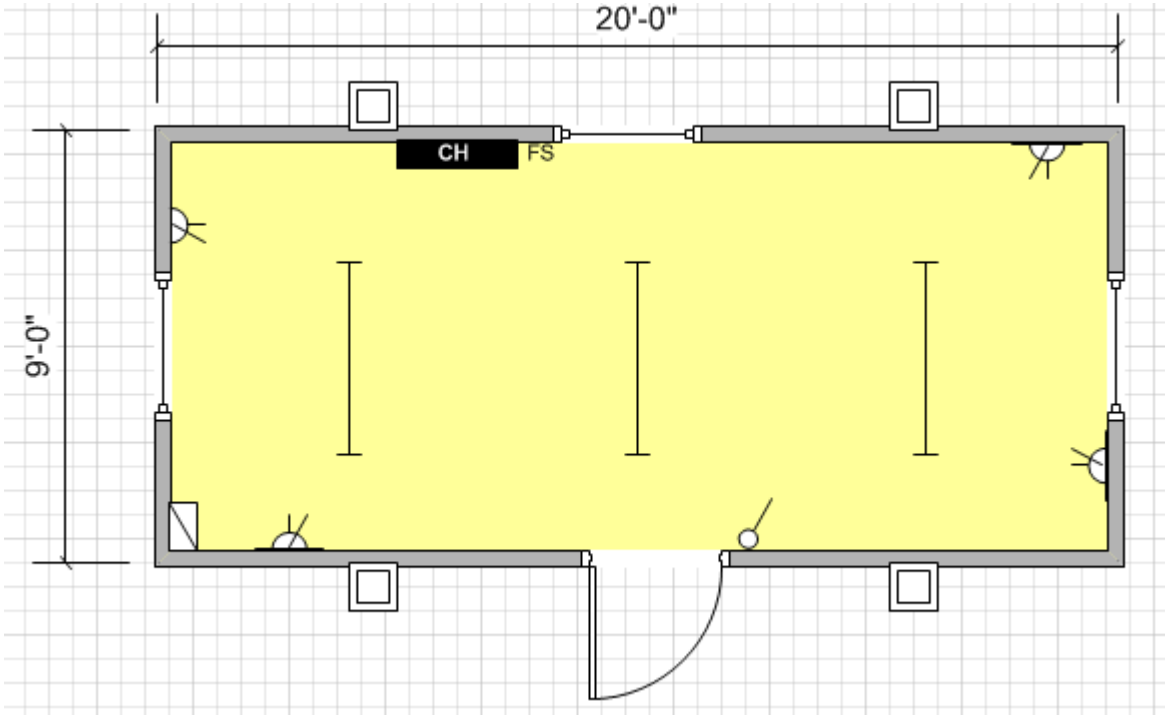

RS 1818

20' x 9' PLASTISOL STEEL JACKLEG

GOOD CONDITION open plan office complete with top opening vent windows with external slide down shutters, fluorescent lighting, convactor heating and vinyl flooring.

£2695.00 + VAT

Unit Information

Key			
	Carpet Tiles		Vinyl Flooring
	Florescent Light		Cat 2 Light
	Consumer Unit		Light Switch
	Water Heater		Bulkhead Light
	Single Switch Socket		Double Switch Socket
	Convector Heater		Guarded Tubular Heater
	Fan Heater		Fused Spur
	Kitchen Sink		Worktop
	Double Sink		Urinal
	Hand Basin		Toilet
	Door		Aperture
	Window		Jackleg

Specification:

Doors: 1 no. External outward opening door with top & bottom locking system.

Windows: 3 no. Top opening vent windows with external shutters.

Lighting: 3 no. Fluorescent strip lights.

Power: 4 no. Double sockets.
1 no. Consumer unit.