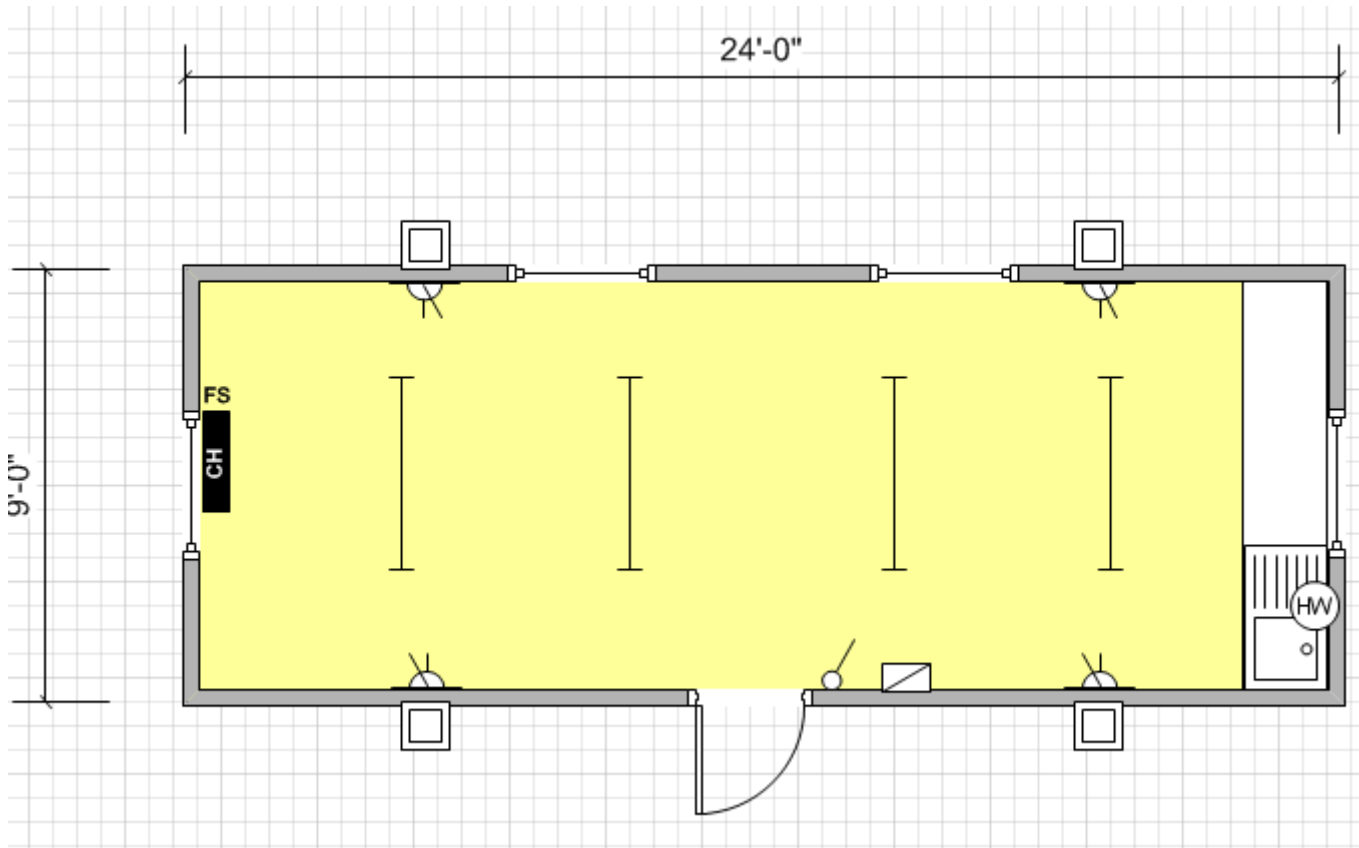

RS 1826

24' x 9' PLASTISOL STEEL JACKLEG

Open plan canteen/office unit. Internally complete with length of worktop, base unit, sink/drain and over sink water heater. Fluorescent lighting, convector heating, vinyl flooring and top opening windows with external slide down shutters.

£2595.00 + VAT

Unit Information

Key

	Carpet Tiles		Vinyl Flooring
	Florescent Light		Cat 2 Light
	Consumer Unit		Light Switch
	Water Heater		Bulkhead Light
	Single Switch Socket		Double Switch Socket
	Convactor Heater		Guarded Tubular Heater
	Fan Heater		Fused Spur
	Kitchen Sink		Worktop
	Double Sink		Urinal
	Hand Basin		Toilet
	Door		Aperture
	Window		Jackleg

Specification:

Doors: 1 no. External outward opening door.

Windows: 4 no. Top opening vent windows with external slide down shutters.

Lighting: 4 no. Fluorescent strip lights.

Power: 4 no. Double Sockets.
1 no. Consumer unit.