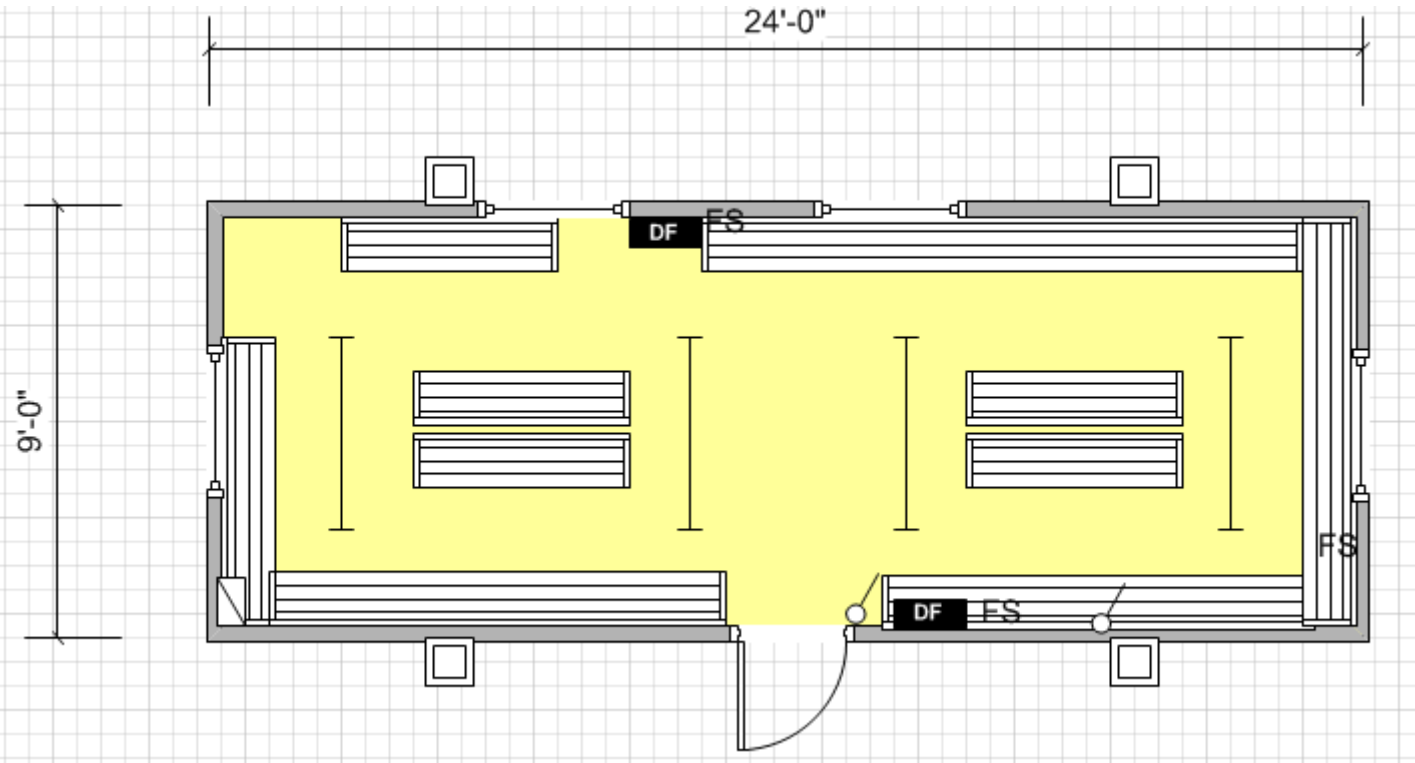

Unit Information

Key			
	Carpet Tiles		Vinyl Flooring
	Florescent Light		Cat 2 Light
	Consumer Unit		Light Switch
	Water Heater		Bulkhead Light
	Single Switch Socket		Double Switch Socket
	Convactor Heater		Guarded Tubular Heater
	Fan Heater		Fused Spur
	Kitchen Sink		Worktop
	Double Sink		Urinal
	Hand Basin		Toilet
	Door		Aperture
	Window		Jackleg

Specification:

- **Doors:** 1 no. External outward opening door.
- **Windows:** 4 no. top opening vent windows with external shutters.
- **Lighting:** 4 no. Fluorescent strip lights.
- **Power:** 1 no. Consumer unit.

- **Heating:** 2 no. Down flow heaters.
- **Floor Coverings:** Vinyl.
- **Wall Coverings:** Plastisol Steel.
- **Ceiling Coverings:** Plastisol Steel.

- **Other Information:** Exterior finish: Plastisol Steel.
- Complete with jacklegs, wooden benching and coat hooks.