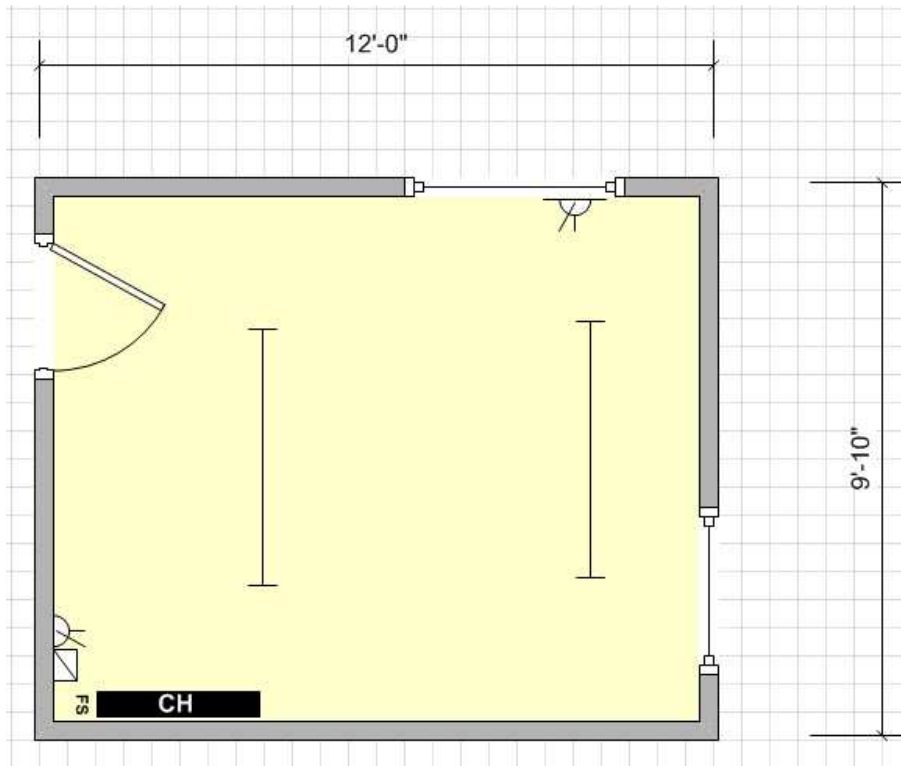

RS1867

12' x 9' 10" JACKLEG SKID OFFICE

Open plan texture coated skid unit with convector heating, double sockets, fluorescent strip lighting, vinyl flooring and top opening vent windows with internal blinds and external guards.

£1895.00 + VAT

Additional Extras: Jacklegs £295.00

Unit Information

Key			
	Carpet Tiles		Vinyl Flooring
	Florescent Light		Cat 2 Light
	Consumer Unit		Light Switch
	Water Heater		Bulkhead Light
	Single Switch Socket		Double Switch Socket
	Convector Heater		Guarded Tubular Heater
	Fan Heater		Fused Spur
	Kitchen Sink		Worktop
	Double Sink		Urinal
	Hand Basin		Toilet
	Door		Aperture
	Window		Jackleg

Specification:

Doors: 1 no. Single external inward opening door.

Windows: 2 no. Top opening vent window with internal blinds and external guards.

Lighting: 2 no. Fluorescent strip lights.

Power: 2 no. Double sockets.
1 no. consumer unit.