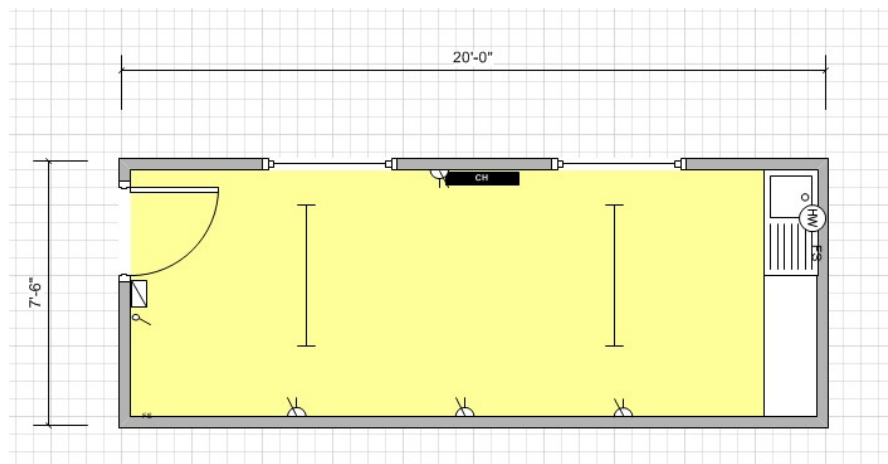

RS 947

20' x 7'6" Mobile Unit
Open plan canteen with fluorescent lighting, convector heater and vinyl flooring throughout.

£2,895.00 + VAT Strictly "as is"