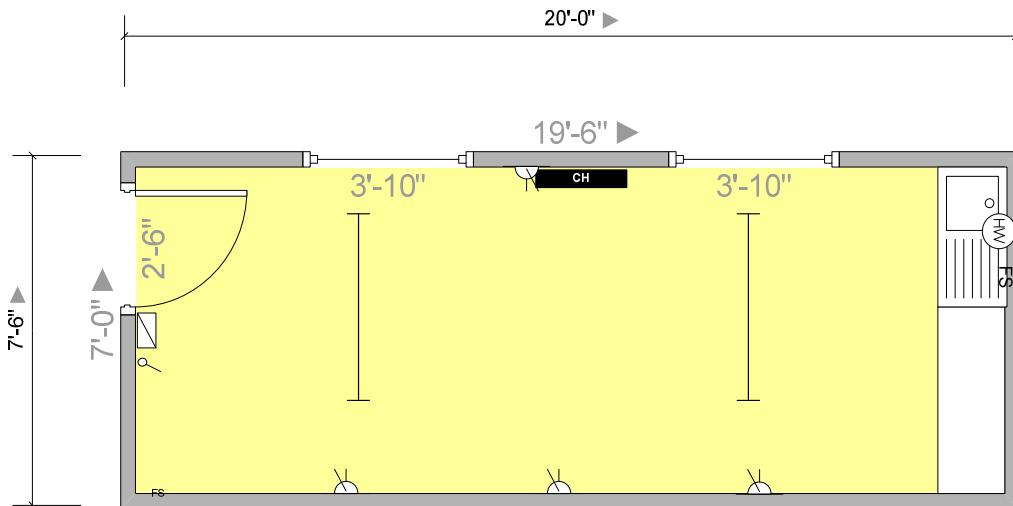

### RS 947

20' x 7'6" Mobile Unit

Open plan canteen with fluorescent lighting, convector heater and vinyl flooring throughout.

**£2,495.00 + VAT Strictly "as is"**